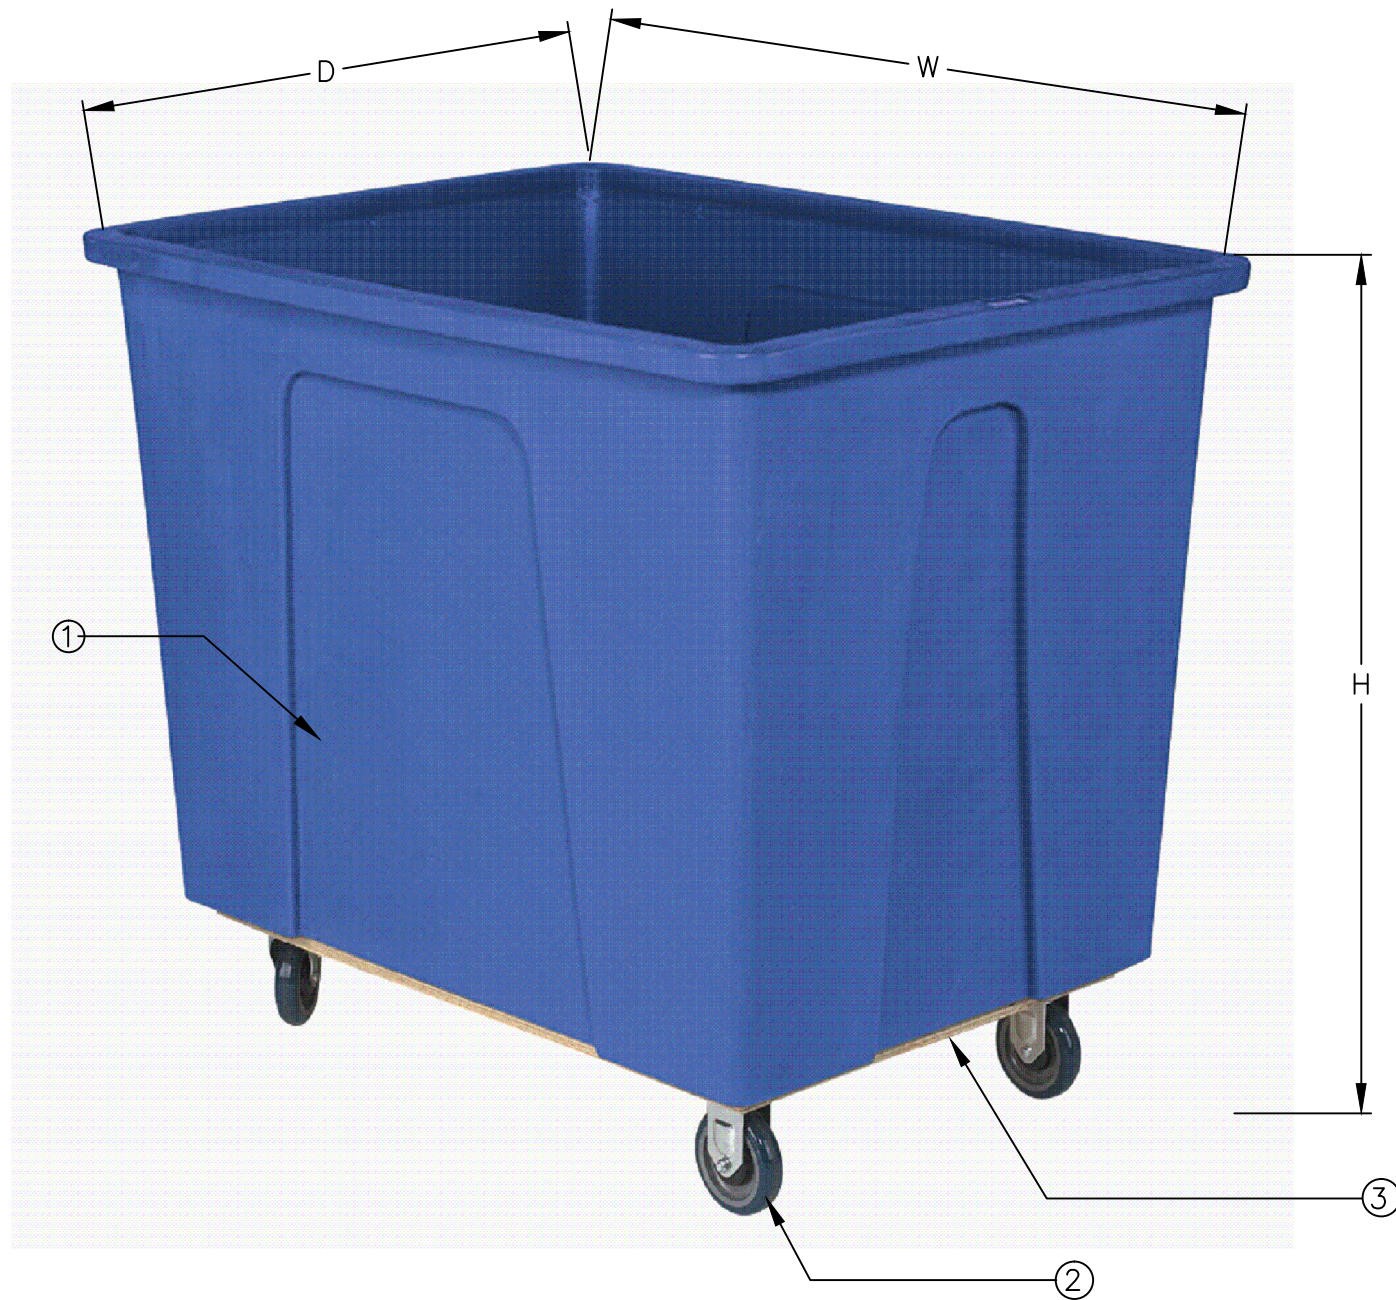

272503

Parts List

|   |        |                              |   |
|---|--------|------------------------------|---|
| 1 | 172103 | Tub: Grey                    | 1 |
| 2 | 172101 | Caster: Swivel 5x1.25" Poly. | 2 |
|   | 172102 | Caster: Rigid 5x1.25" Poly.  | 2 |
| 3 | -      | -                            | - |

Plastic Box Truck

- Five sizes and color choices.
- Two Caster choices: 5" Polyurethane or 8" Pneumatic. Two swivel, two rigid mounted on 5-Ply Plywood base for extra rigidity(except 4 bushel models).
- Can ship KD and nested on quantity orders.
- Caster pattern Standard or Diamond.

Specs

- Tub Color: Grey
- Width: 32"
- Height: 21.5"
- Depth: 21"
- Capacity: 350 lbs
- Volume: 32 gallons/4 bushels
- Weight(Tub only): 10 lbs

THIS DRAWING IN ALL PARTICULARS IS WESCO INDUSTRIAL PRODUCTS INC. PROPERTY. ALL RIGHTS OF DESIGN, INVENTION OR USE OF ARE RESERVED.