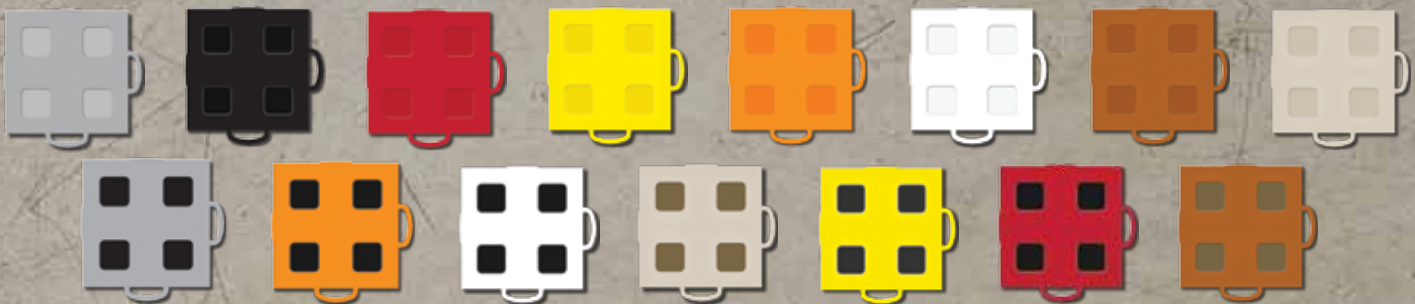

Tiles are available in a variety of colors, borders available only in black. Use a single color or create custom patterns by using multiple color and border options.

### Multi-Use

Designed to withstand the daily wear and tear of virtually any floor:

- Garage
- Shop
- Deck/Patio
- Porch
- Pool Area
- Basement
- Laundry Room
- Kids' Play Area
- Workout Room
- Mud Room

Soft touch underside

Loops and tabs that snap together

### Available Color Options (3x3 Tiles Shown)