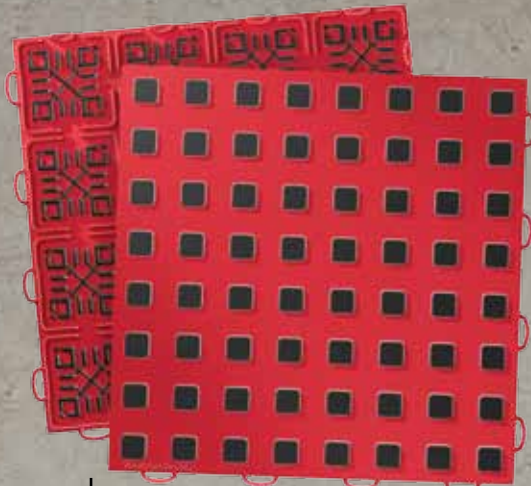

## The Easy to Install Floor Tile

WeatherTech® TF™ (TechFloor™) is the first modular floor tile system to offer TWO distinctly different materials molded into ONE tile.

Our revolutionary TwoShot™ process (patent pending) produces an extremely rugged and low profile (slightly over ¼") polypropylene plastic tile with attractive TractionSquares™ for wet-or-dry non-slip use. Soft touch underside offers incredible grip to virtually any floor.

Available in 6 tile sizes and 5 border options to allow fast wall-to-wall installation without the need to cut or trim.

Easily assembled and disassembled by hand using a snap together loop & tab system (patent pending). No professional installation or special tools are required.

Tiles are available in a variety of colors, borders available only in black. Use a single color or create custom patterns by using multiple color and border options.

Soft touch underside

Loops and tabs that snap together