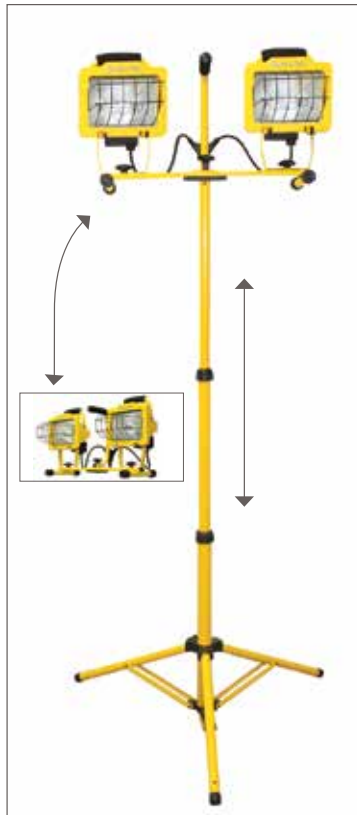

PRO SERIES product

Heavy Duty Halogen Tripod Work Lights

eUL US

ITEM PN#	LUMEN	CORD LENGTH	WIRE GAUGE	WIRE TYPE	WIRE COLOR	PLUG TYPE	ON/OFF SWITCH	PACK QTY
08-00611	1000	5ft	18/3	SJTW	Black	5-15P	Yes	2
- Extendable Tripod - Tripod Features 2 in 1 Removable H-Base - H-Base Design				- Heavy Duty Face Frames - Insulated Foam Handles - Bulb(s) Included				

2 in 1 FEATURE
Removable H-Base