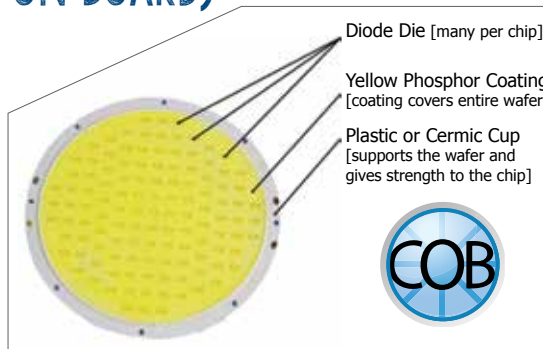

COB (CHIP ON BOARD)

The most recent LED development has been "Chip On Board" or COB technology. COB and SMD can be similar because like SMD, COB chips have multiple diodes on the

same "wafer" or chip. However, this is where the similarities end. In fact, on every COB chip there are multiple diodes; typically 9 or more. The other big difference between COB and SMD technology lies in the fact that while SMD requires a circuit for every diode included on the chip, COB devices only have 1 circuit and 2 contacts for the entire chip regardless of the number of diodes. This single circuit design, regardless of the number of diodes on the chip, leads to simplicity for the rest of any COB LED device. Perhaps even more important than the simplicity aspect, COB also leads to improved lumen-per-watt ratios in comparison to other LED technologies such as DIP and SMD.