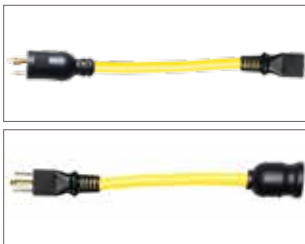

# Adapters

PRO SERIES product

E-ZEELOCK 20 Amp Generator "W" Adapter with Lighted Ends and Clear Plug										
ITEM PN#	CORD LENGTH	WIRE GAUGE	WIRE TYPE	WIRE COLOR	OUTLETS	PLUG TYPE	RECEPTACLE TYPE	POWER RATING		PACK QTY
								AMPS	WATTS	
04-00214	2ft	10/4-10/3	STW	Yellow	3	L14-30P	5-20R	20	2500	4
04-00215	2ft	10/3	STW	Yellow	3	TT30P	5-20R	20	2500	4
04-00216	2ft	10/3	STW	Yellow	3	L5-30P	5-20R	20	2500	4
04-00217	2ft	10/3	STW	Yellow	3	L5-20P	5-20R	20	2500	4