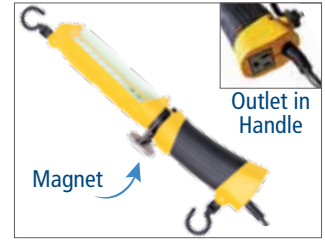

LIMITED WARRANTY

COMPARE THE QUALITY

27

VOLTEC
POWER & LIGHTING

Super Bright White Light With Low Heat Output & Lightweight

LED Lights

20 Element LED Work Light with Outlet in Handle

ITEM PN#	LUMEN	CORD LENGTH	GAUGE	WIRE TYPE	WIRE COLOR	PLUG TYPE	PACK QTY
08-00621	350	6ft	16/3	SJTW	Black	5-15P	6
• High Power SMD LED				• Dual Hanging Hooks			
• Grounded Outlet in Handle				• Magnet Included