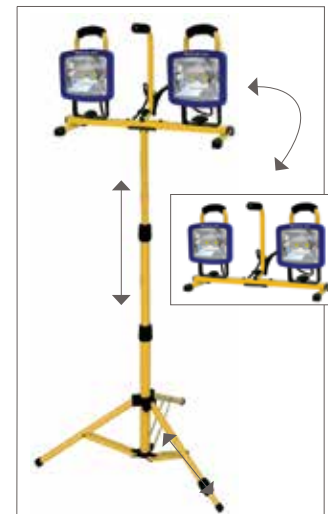

88 Watt AC Dual LED Tripod Work Light PRO SERIES product

ITEM PN#	LUMEN	CORD LENGTH	GAUGE	WIRE TYPE	WIRE COLOR	PLUG TYPE	LED LIFE SPAN	PACK QTY
08-00716	8400	5ft	18/3	SJTW	Black	5-15P	50,000 hours	2
• 88 Watt Dual High Power COB LEDs		• Rugged Diecast Aluminum Housing & Face Frame						
• 2 in 1 Removeable H-Base		• Extendable Tripod with Extension Leg						
• Quick Head Adjustment		• 2 - On/Off Switches