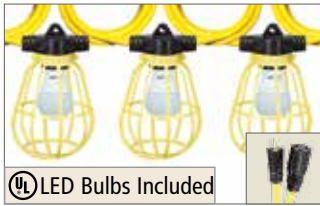

# Temporary Lighting

Light Strings - **Voltec's** wide variety of light strings are the perfect solution to your temporary lighting needs at locations such as construction sites, parking lots, marinas and tree lots. Light strings are available in 50 or 100 ft lengths and are made with heavy-duty molded 150 watt sockets, which are spaced every ten feet. All of our light strings have pre-assembled plastic or metal cages which saves you time, as well as the cost of installation.