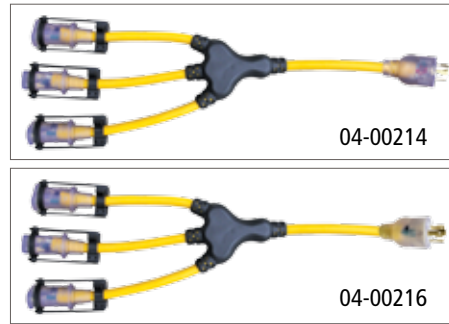

# Adapters

PRO SERIES product

E-ZEELOCK 20 Amp Generator "W" Adapter with Lighted Ends and Clear Plug										
ITEM PN#	CORD LENGTH	WIRE GAUGE	WIRE TYPE	WIRE COLOR	OUTLETS	PLUG TYPE	RECEPTACLE TYPE	POWER RATING		PACK QTY
								AMPS	WATTS	
04-00214	2ft	10/4-10/3	STW	Yellow	3	L14-30P	5-20R	20	2500	4
04-00215	2ft	10/3	STW	Yellow	3	TT30P	5-20R	20	2500	4
04-00216	2ft	10/3	STW	Yellow	3	L5-30P	5-20R	20	2500	4
04-00217	2ft	10/3	STW	Yellow	3	L5-20P	5-20R	20	2500	4