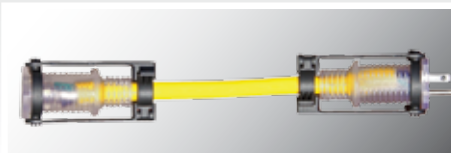

Multi-Purpose Cord Lock Adapter Clip Strip 										
ITEM PN#	CORD LENGTH	WIRE GAUGE	WIRE TYPE	WIRE COLOR	OUTLETS	PLUG TYPE	RECEPTACLE TYPE	POWER RATING		PACK QTY
								AMPS	WATTS	
04-00491	1ft	12/3	STW	Yellow	1	5-15P	5-15R	15	1875	6