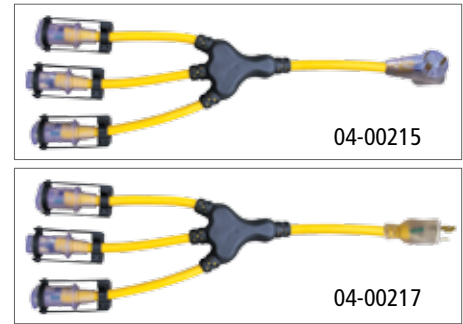

# Adapters

PRO SERIES product

E-ZEELOCK 20 Amp Generator "W" Adapter with Lighted Ends and Clear Plug										
ITEM PN#	CORD LENGTH	WIRE GAUGE	WIRE TYPE	WIRE COLOR	OUTLETS	PLUG TYPE	RECEPTACLE TYPE	POWER RATING		PACK QTY
								AMPS	WATTS	
04-00214	2ft	10/4-10/3	STW	Yellow	3	L14-30P	5-20R	20	2500	4
04-00215	2ft	10/3	STW	Yellow	3	TT30P	5-20R	20	2500	4
04-00216	2ft	10/3	STW	Yellow	3	L5-30P	5-20R	20	2500	4
04-00217	2ft	10/3	STW	Yellow	3	L5-20P	5-20R	20	2500	4