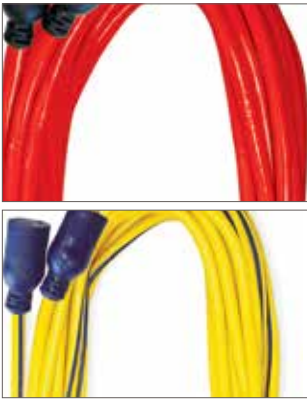

Outdoor 300V SJTW Locking Extension Cords-40°F to 140°F

3-Conductor 300V SJTW Extension Cord with Locking Connectors

ITEM PN#	CORD LENGTH	WIRE GAUGE	WIRE TYPE	WIRE COLOR	OUTLETS	PLUG TYPE	RECEPTACLE TYPE	POWER RATING AMPS	WATTS	PACK QTY
05-00128	50ft	12/3	SJTW	Yellow/Blue	1	L5-20P	L5-20R	20	2500	4
05-00130	100ft	12/3	SJTW	Red/Black	1	L5-20P	L5-20R	15	1875	2
05-00131	100ft	12/3	SJTW	Yellow/Blue	1	L5-20P	L5-20R	15	1875	2
05-00333	100ft	10/3	SJTW	Yellow/Black	1	L5-20P	L5-20R	20	2500	1

Kwik Kustom 300V SJTW Extension Cords -40°F to 140°F