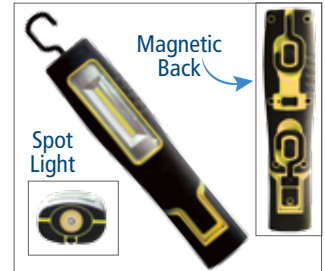

3 Watt Rechargeable LED Work Light *PRO* SERIES product

ITEM PN#	LUMEN	BATTERY TYPE	LED LIFE SPAN	RUN TIME	CHARGE TIME	PACK QTY
08-00628	350	3.7V Lithium Rechargeable	50,000 hours	4	4	6
• 100 Lumen Spotlight		• Magnet on Base and Back of Light				
• 350 Lumen Body Light		• Dual Twisting Hanging Hooks				
• Durable Rubber Housing		• IP54 Rated