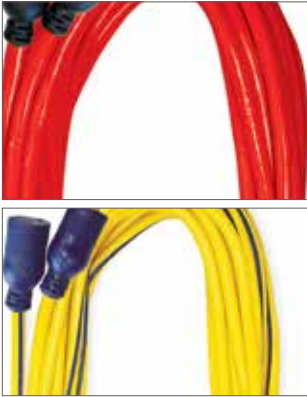

Outdoor 300V SJTW Locking Extension Cords-40°F to 140°F

3-Conductor 300V SJTW Extension Cord with Locking Connectors

ITEM PN#	CORD LENGTH	WIRE GAUGE	WIRE TYPE	WIRE COLOR	OUTLETS	PLUG TYPE	RECEPTACLE TYPE	POWER RATING AMPS	WATTS	PACK QTY
05-00128	50ft	12/3	SJTW	Yellow/Blue	1	L5-20P	L5-20R	20	2500	4
05-00130	100ft	12/3	SJTW	Red/Black	1	L5-20P	L5-20R	15	1875	2
05-00131	100ft	12/3	SJTW	Yellow/Blue	1	L5-20P	L5-20R	15	1875	2
05-00333	100ft	10/3	SJTW	Yellow/Black	1	L5-20P	L5-20R	20	2500	1

Kwik Kustom 300V SJTW Extension Cords -40°F to 140°F