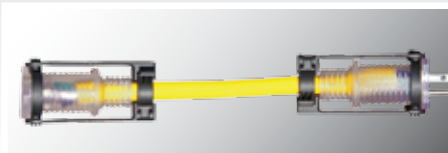

Multi-Purpose Cord Lock Adapter Clip Strip										
ITEM PN#	CORD LENGTH	WIRE GAUGE	WIRE TYPE	WIRE COLOR	OUTLETS	PLUG TYPE	RECEPTACLE TYPE	POWER RATING AMPS	WATTS	PACK QTY
04-00491	1ft	12/3	STW	Yellow	1	5-15P	5-15R	15	1875	6