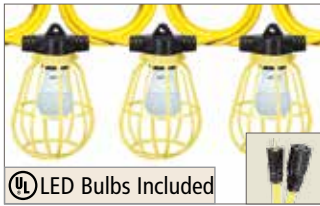

Temporary Lighting

Light Strings - **Voltec's** wide variety of light strings are the perfect solution to your temporary lighting needs at locations such as construction sites, parking lots, marinas and tree lots. Light strings are available in 50 or 100 ft lengths and are made with heavy-duty molded 150 watt sockets, which are spaced every ten feet. All of our light strings have pre-assembled plastic or metal cages which saves you time, as well as the cost of installation.