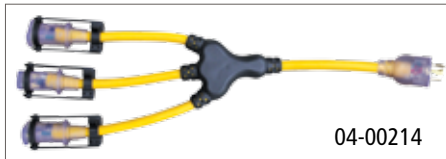

Adapters

PRO SERIES product

E-ZEELOCK 20 Amp Generator "W" Adapter with Lighted Ends and Clear Plug										
ITEM PN#	CORD LENGTH	WIRE GAUGE	WIRE TYPE	WIRE COLOR	OUTLETS	PLUG TYPE	RECEPTACLE TYPE	POWER RATING		PACK QTY
								AMPS	WATTS	
04-00214	2ft	10/4-10/3	STW	Yellow	3	L14-30P	5-20R	20	2500	4
04-00215	2ft	10/3	STW	Yellow	3	TT30P	5-20R	20	2500	4
04-00216	2ft	10/3	STW	Yellow	3	L5-30P	5-20R	20	2500	4
04-00217	2ft	10/3	STW	Yellow	3	L5-20P	5-20R	20	2500	4