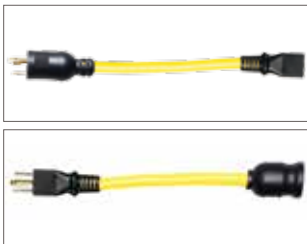

Locking Plug to U-Ground Connector										
ITEM PN#	CORD LENGTH	WIRE GAUGE	WIRE TYPE	WIRE COLOR	OUTLETS	PLUG TYPE	RECEPTACLE TYPE	POWER RATING		PACK QTY
								AMPS	WATTS	
04-0092N	1ft	12/3	STW	Yellow	1	L5-20P	5-15R	15	1875	10
U-Ground Plug to Locking Connector										
04-0093N	1ft	12/3	STW	Yellow	1	5-15P	L5-20R	15	1875	10

PRO SERIES product