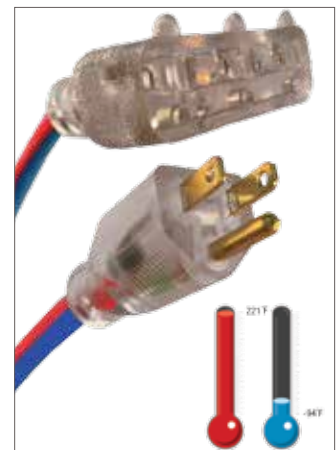

TPE-Rubber (SJEOW) which provides maximum flexibility year-round. Includes power indicator light to show when power is on.

EXTREME 3-Conductor 300V SJEOW Extension Cords with Triple Outlet										
ITEM PN#	CORD LENGTH	WIRE GAUGE	WIRE TYPE	WIRE COLOR	OUTLETS	PLUG TYPE	RECEPTACLE TYPE	POWER RATING AMPS	WATTS	PACK QTY
98025PB	25ft	14/3	SJEOW	Blue/Red	3	5-15P	5-15R	15	1875	6
98050PB	50ft	14/3	SJEOW	Blue/Red	3	5-15P	5-15R	15	1875	4
98100PB	100ft	14/3	SJEOW	Blue/Red	3	5-15P	5-15R	13	1625	2
99002PB	2ft	12/3	SJEOW	Blue/Red	3	5-15P	5-15R	15	1875	12
99025PB	25ft	12/3	SJEOW	Blue/Red	3	5-15P	5-15R	15	1875	12
99050PB	50ft	12/3	SJEOW	Blue/Red	3	5-15P	5-15R	15	1875	4
99100PB	100ft	12/3	SJEOW	Blue/Red	3	5-15P	5-15R	15	1875	2