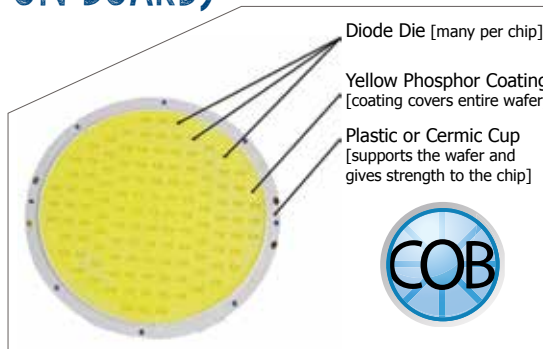

COB (CHIP ON BOARD)

The most recent LED development has been "Chip On Board" or COB technology. COB and SMD can be similar because like SMD, COB chips have multiple diodes on the same "wafer" or chip.

However, this is where the similarities end. In fact, on every COB chip there are multiple diodes; typically 9 or more. The other big difference between COB and SMD technology lies in the fact that while SMD requires a circuit for every diode included on the chip, COB devices only have 1 circuit and 2 contacts for the entire chip regardless of the number of diodes. This single circuit design, regardless of the number of diodes on the chip, leads to simplicity for the rest of any COB LED device. Perhaps even more important than the simplicity aspect, COB also leads to improved lumen-per-watt ratios in comparison to other LED technologies such as DIP and SMD.