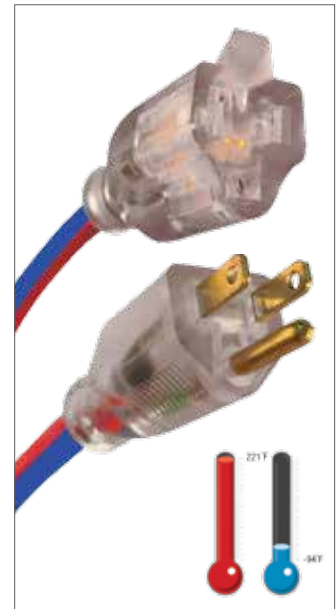

EXTREME All-Weather Cord 300V SJEOW Extension Cords -94°F to 221°F

EXTREME 3-Conductor 300V SJEOW Extension Cords with Lighted End										
ITEM PN#	CORD LENGTH	WIRE GAUGE	WIRE TYPE	WIRE COLOR	OUTLETS	PLUG TYPE	RECEPTACLE TYPE	POWER RATING AMPS	WATTS	PACK QTY
97015	15ft	16/3	SJEOW	Blue/Red	1	5-15P	5-15R	13	1625	16
97025	25ft	16/3	SJEOW	Blue/Red	1	5-15P	5-15R	13	1625	16
97050	50ft	16/3	SJEOW	Blue/Red	1	5-15P	5-15R	13	1625	12
97100	100ft	16/3	SJEOW	Blue/Red	1	5-15P	5-15R	10	1250	6
98010	10ft	14/3	SJEOW	Blue/Red	1	5-15P	5-15R	15	1875	24
98015	15ft	14/3	SJEOW	Blue/Red	1	5-15P	5-15R	15	1875	20
98025	25ft	14/3	SJEOW	Blue/Red	1	5-15P	5-15R	15	1875	16
98050	50ft	14/3	SJEOW	Blue/Red	1	5-15P	5-15R	15	1875	6
98100	100ft	14/3	SJEOW	Blue/Red	1	5-15P	5-15R	13	1625	3
99010	10ft	12/3	SJEOW	Blue/Red	1	5-15P	5-15R	15	1875	24
99015	15ft	12/3	SJEOW	Blue/Red	1	5-15P	5-15R	15	1875	20
99025	25ft	12/3	SJEOW	Blue/Red	1	5-15P	5-15R	15	1875	12
99050	50ft	12/3	SJEOW	Blue/Red	1	5-15P	5-15R	15	1875	4
99100	100ft	12/3	SJEOW	Blue/Red	1	5-15P	5-15R	15	1875	2
90050EXT	50ft	10/3	SJEOW	Blue/Red	1	5-15P	5-15R	15	1875	2
90100EXT	100ft	10/3	SJEOW	Blue/Red	1	5-15P	5-15R	15	1875	1