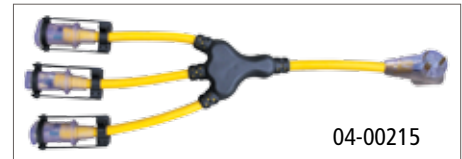

Adapters

PRO SERIES product

E-ZEELOCK 20 Amp Generator "W" Adapter with Lighted Ends and Clear Plug										
ITEM PN#	CORD LENGTH	WIRE GAUGE	WIRE TYPE	WIRE COLOR	OUTLETS	PLUG TYPE	RECEPTACLE TYPE	POWER RATING		PACK QTY
								AMPS	WATTS	
04-00214	2ft	10/4-10/3	STW	Yellow	3	L14-30P	5-20R	20	2500	4
04-00215	2ft	10/3	STW	Yellow	3	TT30P	5-20R	20	2500	4
04-00216	2ft	10/3	STW	Yellow	3	L5-30P	5-20R	20	2500	4
04-00217	2ft	10/3	STW	Yellow	3	L5-20P	5-20R	20	2500	4

Locking Plug to U-Ground Connector										
ITEM PN#	CORD LENGTH	WIRE GAUGE	WIRE TYPE	WIRE COLOR	OUTLETS	PLUG TYPE	RECEPTACLE TYPE	POWER RATING		PACK QTY
								AMPS	WATTS	
04-0092N	1ft	12/3	STW	Yellow	1	L5-20P	5-15R	15	1875	10
U-Ground Plug to Locking Connector										
04-0093N	1ft	12/3	STW	Yellow	1	5-15P	L5-20R	15	1875	10

PRO SERIES product

E-ZEELOCK Locking Plug to U-Ground Connector										
ITEM PN#	CORD LENGTH	WIRE GAUGE	WIRE TYPE	WIRE COLOR	OUTLETS	PLUG TYPE	RECEPTACLE TYPE	POWER RATING		PACK QTY
								AMPS	WATTS	
04-00092	1ft	12/3	STW	Yellow	1	L5-20P	5-15R	15	1875	10
E-ZEELOCK U-Ground Plug to Locking Connector										
04-00093	1ft	12/3	STW	Yellow	1	5-15P	L5-20R	15	1875	10

3-Outlet Wall Tap Adapters							
ITEM PN#	COLOR	OUTLETS	PLUG TYPE	RECEPTACLE TYPE	POWER RATING		PACK QTY
					AMPS	WATTS	
04-00085	Clear with Light	3	5-15P	5-15R	15	1875	25
04-00087	Yellow	3	5-15P	5-15R	15	1875	25