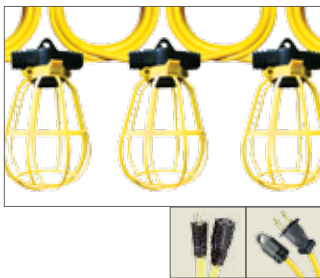

U-Ground Light Strings with Plastic Cage

ITEM PN#	CORD LENGTH	WIRE GAUGE	WIRE TYPE	WIRE COLOR	BULB WATTS	OUTLETS	PLUG TYPE	RECEPTACLE TYPE	POWER RATING AMPS	WATTS	PACK QTY
08-00187	50ft	14/2	SJTW	Yellow	150	5	1-15P	N/A	15	1875	1
08-00188	100ft	14/2	SJTW	Yellow	150	10	1-15P	N/A	13	1625	1
08-01187	50ft	14/3	SJTW	Yellow	150	5	5-15P	5-15R	15	1875	1
08-01188	100ft	14/3	SJTW	Yellow	150	10	5-15P	5-15R	13	1625	1
08-00189	50ft	12/3	SJTW	Yellow	150	5	5-15P	5-15R	15	1875	1
08-00190	100ft	12/3	SJTW	Yellow	150	10	5-15P	5-15R	15	1875	1
08-00193	50ft	12/3	STW	Yellow	150	5	5-15P	5-15R	15	1875	1
08-00194	100ft	12/3	STW	Yellow	150	10	5-15P	5-15R	15	1875	1

PRO SERIES product