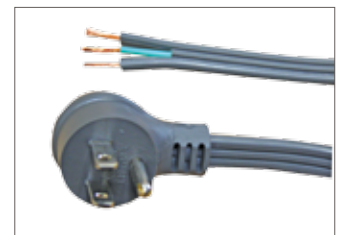

3 Conductor Right Angle SPT-3 Replacement Cords									
ITEM PN#	CORD LENGTH	WIRE GAUGE	WIRE TYPE	WIRE COLOR	PLUG TYPE	POWER RATING AMPS	POWER RATING WATTS	PACK QTY	
03-00052	3ft	16/3	SPT-3	Grey	5-15P	13	1625	25	
03-00054	6ft	16/3	SPT-3	Grey	5-15P	13	1625	25	
03-00055	8ft	16/3	SPT-3	Grey	5-15P	13	1625	25