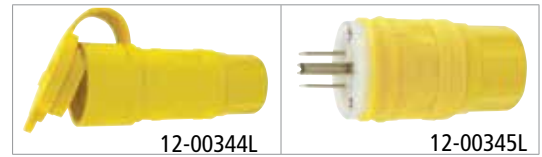

Rubber Wet Guard® Housing					
ITEM PN#	PLUG/RECEPTACLE	TYPE	MATERIAL	PLUG/RECEPTACLE	PACK QTY
12-00344L	Receptacle	5-15P	Rubber/Nylon		10
12-00345L	Plug	5-15R	Rubber/Nylon		10