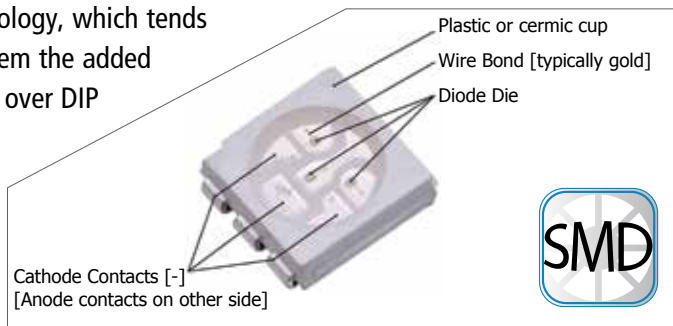

- 3-Way Wall/Ceiling/Bench Mount
- Mounting Hardware Included
- 5-Locking Positions
- 3-Outlet Power Block
- Convenient Carry Handle
- Resettable Circuit Breaker

UNDERSTANDING THE CHANGING WORLD OF

Choosing an LED technology is like choosing the right winter coat to wear: there are different models that provide more or less features depending on what you might need. Once you decide the features you want from your LED, you can easily choose the package type accordingly. The “package type” refers to the way an LED’s semiconductor die—similar to the filament in an incandescent—is packaged inside LED devices for different applications.

UNDERSTANDING THE CHANGING WORLD OF LED

SMD (SURFACE MOUNTED DEVICE)

The SMD chips, or "Surface Mounted Device" chips, have become very popular due to their versatility. This SMD is very powerful for color combinations, as opposed to the DIP technology, which can only display one color per device. The technology does not take the bullet shaped design from DIP LEDs, and is closer to that of a flat, square computer chip. These chips are much smaller in comparison to the DIP technology, which tends to give them the added versatility over DIP diodes.