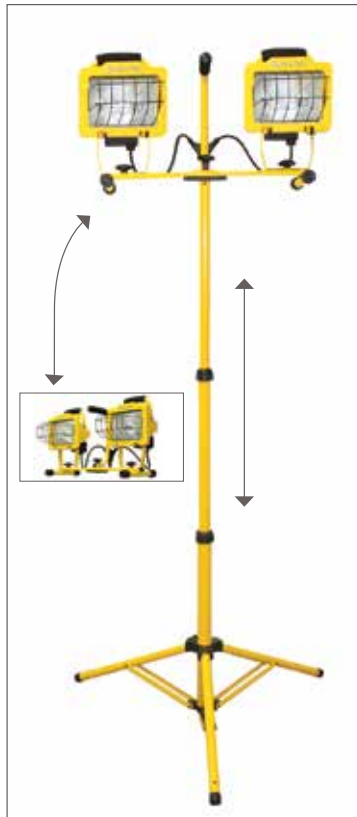

PRO SERIES product

Heavy Duty Halogen Tripod Work Lights

ITEM PN#	LUMEN	CORD LENGTH	WIRE GAUGE	WIRE TYPE	WIRE COLOR	PLUG TYPE	ON/OFF SWITCH	PACK QTY
08-00611	1000	5ft	18/3	SJTW	Black	5-15P	Yes	2
- Extendable Tripod - Tripod Features 2 in 1 Removable H-Base - H-Base Design				- Heavy Duty Face Frames - Insulated Foam Handles - Bulb(s) Included				

2 in 1 FEATURE
Removable H-Base