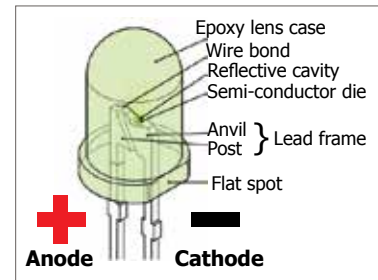

DIP (DUAL IN-LINE PACKAGE)