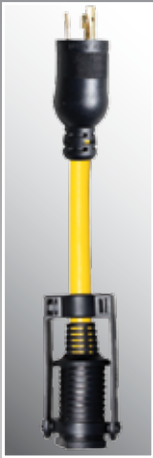

20 Amp Generator "W" Adapter with Lighted Ends and Clear Plug										
ITEM PN#	CORD LENGTH	WIRE GAUGE	WIRE TYPE	WIRE COLOR	OUTLETS	PLUG TYPE	RECEPTACLE TYPE	POWER RATING AMPS	WATTS	PACK QTY
04-00214	2ft	10/4-10/3	STW	Yellow	3	L14-30P	5-20R	20	2500	4
04-00215	2ft	10/3	STW	Yellow	3	TT30P	5-20R	20	2500	4
04-00216	2ft	10/3	STW	Yellow	3	L5-30P	5-20R	20	2500	4
04-00217	2ft	10/3	STW	Yellow	3	L5-20P	5-20R	20	2500	4

See page 14 for detail images.