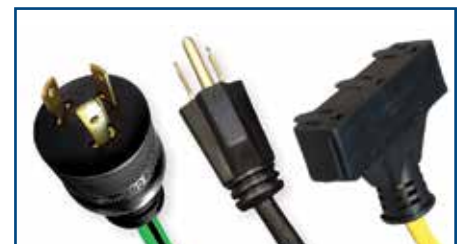

Choose Unique Features

- E-ZEELock™ Locking Connector - prevents annoying disconnects
- Illuminated Ends - timesaver, quickly shows you've got power.

Kustom Quote Form

Distributor: _____ Prepared By: _____
Customer: _____ Date: _____