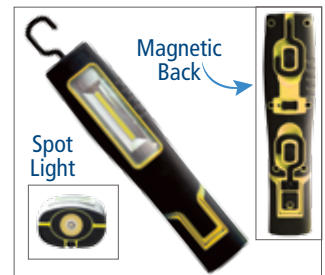

3 Watt Rechargeable LED Work Light *PRO* SERIES product

ITEM PN#	LUMEN	BATTERY TYPE	LED LIFE SPAN	RUN TIME	CHARGE TIME	PACK QTY
08-00628	350	3.7V Lithium Rechargeable	50,000 hours	4	4	6
• 100 Lumen Spotlight		• Magnet on Base and Back of Light				
• 350 Lumen Body Light		• Dual Twisting Hanging Hooks				
• Durable Rubber Housing		• IP54 Rated