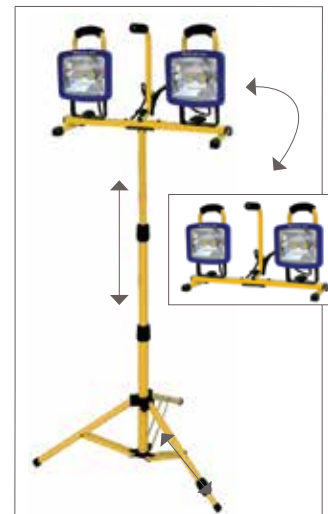

88 Watt AC Dual LED Tripod Work Light PRO SERIES product

ITEM PN#	LUMEN	CORD LENGTH	GAUGE	WIRE TYPE	WIRE COLOR	PLUG TYPE	LED LIFE SPAN	PACK QTY
08-00716	8400	5ft	18/3	SJTW	Black	5-15P	50,000 hours	2
• 88 Watt Dual High Power COB LEDs		• Rugged Diecast Aluminum Housing & Face Frame						
• 2 in 1 Removeable H-Base		• Extendable Tripod with Extension Leg						
• Quick Head Adjustment		• 2 - On/Off Switches