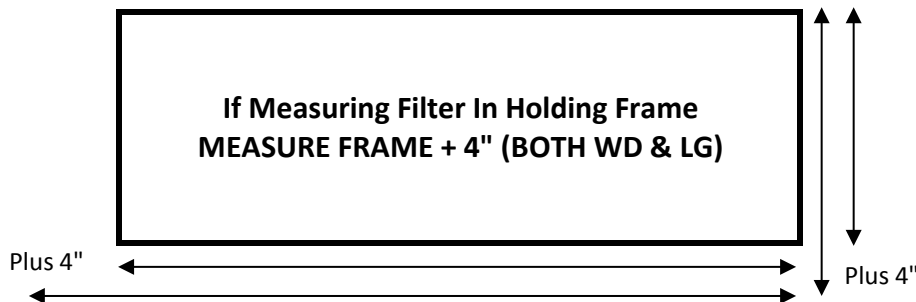

Other Products and Accessories

Description	Units	Item Num	Description	Units	Item Num
Filter Holding Frame (20x20)	1/cs	077-202	Moisture Indicator	EA	080-001
Filter Holding Frame (20x25)	1/cs	077-203	Activated Alumina Desiccant	10 lbs	080-003
Filter Holding Frame (24x24)	1/cs	077-205	TS-10K Tune Up Kit	Kit	080-004
Paint Arrestor Snap-In Grids (12x36)	20/cs	078-007	Devilbiss DAD-500 Tune Up Kit	Kit	080-005
Paint Arrestor Snap-In Grids (16x25)	20/cs	078-001	TS-10 Coalescer Element	EA	080-008
Paint Arrestor Snap-In Grids (20x20)	20/cs	078-002	Andreae Bridge-Style Conversion Kit	EA	020-704
Paint Arrestor Snap-In Grids (20x25)	20/cs	078-003	Booth Door Gasket	6/cs	072-001
Paint Arrestor Snap-In Grids (24x24)	20/cs	078-005	Booth Door Rubber Sweep Seal	8/cs	072-002
Paint Arrestor Snap-In Grids (24x36)	20/cs	078-008	Dwyer Mark II Model 25	1/cs	072-003
Filter Support Rod (20" Long)	EA	078-010	Manometer Gauge Oil	1/cs	072-004
Black Rubber Tips (Small)	CS	078-011	Relative Humidity Tester	1/cs	072-005
Black Rubber Tips (Large)	CS	078-012	Anemometer Air Flow Meter	1/cs	072-006

Instructions for Measuring Ceiling Filters

1) If you can, measure the EXACT size of existing filters.
3) Add 4" to frame measurements to allow "tuck in".
2) If that is not possible, measure filter frame.
4) Trim to fit if needed.