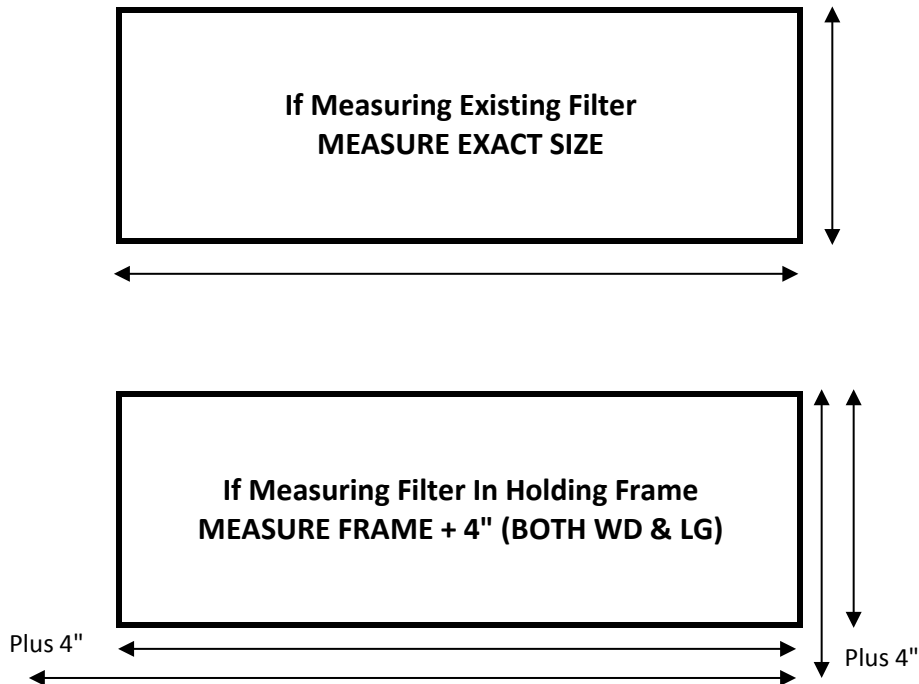

Other Products and Accessories

Description	Units	Item Num	Description	Units	Item Num
Filter Holding Frame (20x20)	1/cs	077-202	Moisture Indicator	EA	080-001
Filter Holding Frame (20x25)	1/cs	077-203	Activated Alumina Desiccant	10 lbs	080-003
Filter Holding Frame (24x24)	1/cs	077-205	TS-10K Tune Up Kit	Kit	080-004
Paint Arrestor Snap-In Grids (12x36)	20/cs	078-007	Devilbiss DAD-500 Tune Up Kit	Kit	080-005
Paint Arrestor Snap-In Grids (16x25)	20/cs	078-001	TS-10 Coalescer Element	EA	080-008
Paint Arrestor Snap-In Grids (20x20)	20/cs	078-002	Andreae Bridge-Style Conversion Kit	EA	020-704
Paint Arrestor Snap-In Grids (20x25)	20/cs	078-003	Booth Door Gasket	6/cs	072-001
Paint Arrestor Snap-In Grids (24x24)	20/cs	078-005	Booth Door Rubber Sweep Seal	8/cs	072-002
Paint Arrestor Snap-In Grids (24x36)	20/cs	078-008	Dwyer Mark II Model 25	1/cs	072-003
Filter Support Rod (20" Long)	EA	078-010	Manometer Gauge Oil	1/cs	072-004
Black Rubber Tips (Small)	CS	078-011	Relative Humidity Tester	1/cs	072-005
Black Rubber Tips (Large)	CS	078-012	Anemometer Air Flow Meter	1/cs	072-006

Instructions for Measuring Ceiling Filters

1) If you can, measure the EXACT size of existing filters.
2) If that is not possible, measure filter frame.
3) Add 4" to frame measurements to allow "tuck in".
4) Trim to fit if needed.