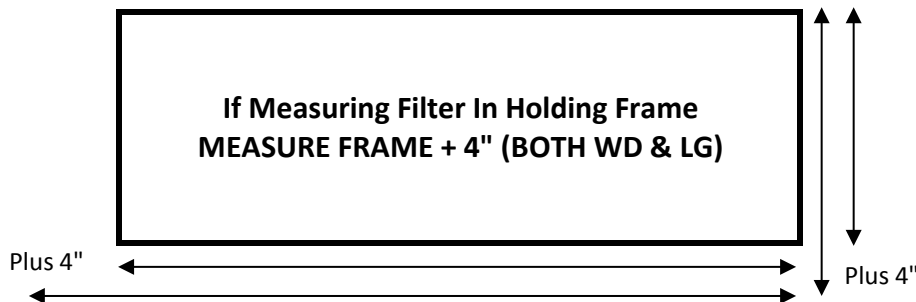

## Instructions for Measuring Ceiling Filters

- 1) If you can, measure the EXACT size of existing filters.
- 2) If that is not possible, measure filter frame.
- 3) Add 4" to frame measurements to allow "tuck in".
- 4) Trim to fit if needed.