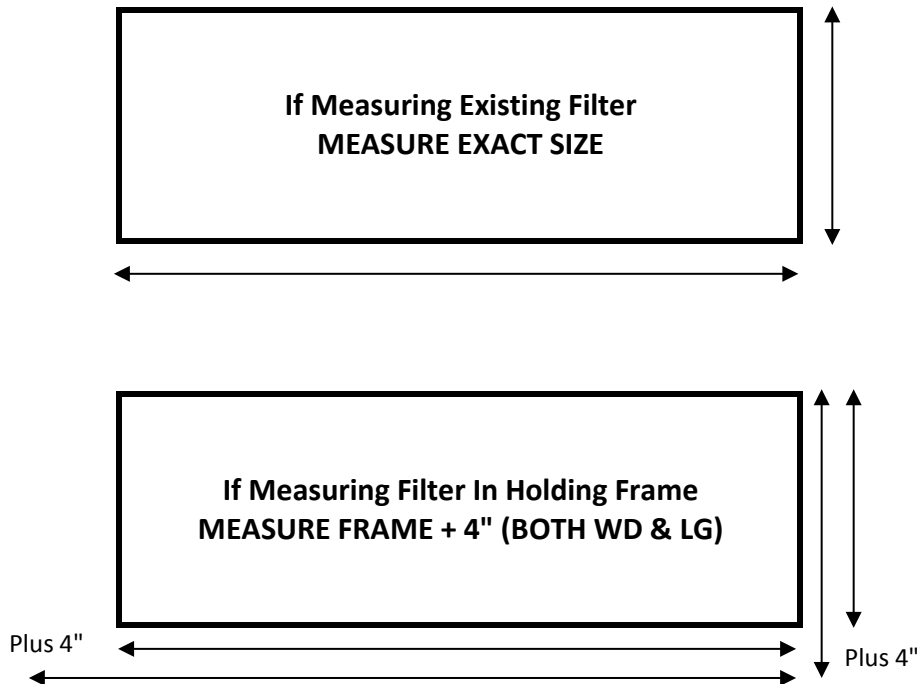

Other Products and Accessories

Description	Units	Item Num	Description	Units	Item Num
Filter Holding Frame (20x20)	1/cs	077-202	Moisture Indicator	EA	080-001
Filter Holding Frame (20x25)	1/cs	077-203	Activated Alumina Desiccant	10 lbs	080-003
Filter Holding Frame (24x24)	1/cs	077-205	TS-10K Tune Up Kit	Kit	080-004
Paint Arrestor Snap-In Grids (12x36)	20/cs	078-007	Devilbiss DAD-500 Tune Up Kit	Kit	080-005
Paint Arrestor Snap-In Grids (16x25)	20/cs	078-001	TS-10 Coalescer Element	EA	080-008
Paint Arrestor Snap-In Grids (20x20)	20/cs	078-002	Andreae Bridge-Style Conversion Kit	EA	020-704
Paint Arrestor Snap-In Grids (20x25)	20/cs	078-003	Booth Door Gasket	6/cs	072-001
Paint Arrestor Snap-In Grids (24x24)	20/cs	078-005	Booth Door Rubber Sweep Seal	8/cs	072-002
Paint Arrestor Snap-In Grids (24x36)	20/cs	078-008	Dwyer Mark II Model 25	1/cs	072-003
Filter Support Rod (20" Long)	EA	078-010	Manometer Gauge Oil	1/cs	072-004
Black Rubber Tips (Small)	CS	078-011	Relative Humidity Tester	1/cs	072-005
Black Rubber Tips (Large)	CS	078-012	Anemometer Air Flow Meter	1/cs	072-006

Instructions for Measuring Ceiling Filters

1) If you can, measure the EXACT size of existing filters.
3) Add 4" to frame measurements to allow "tuck in".
2) If that is not possible, measure filter frame.
4) Trim to fit if needed.