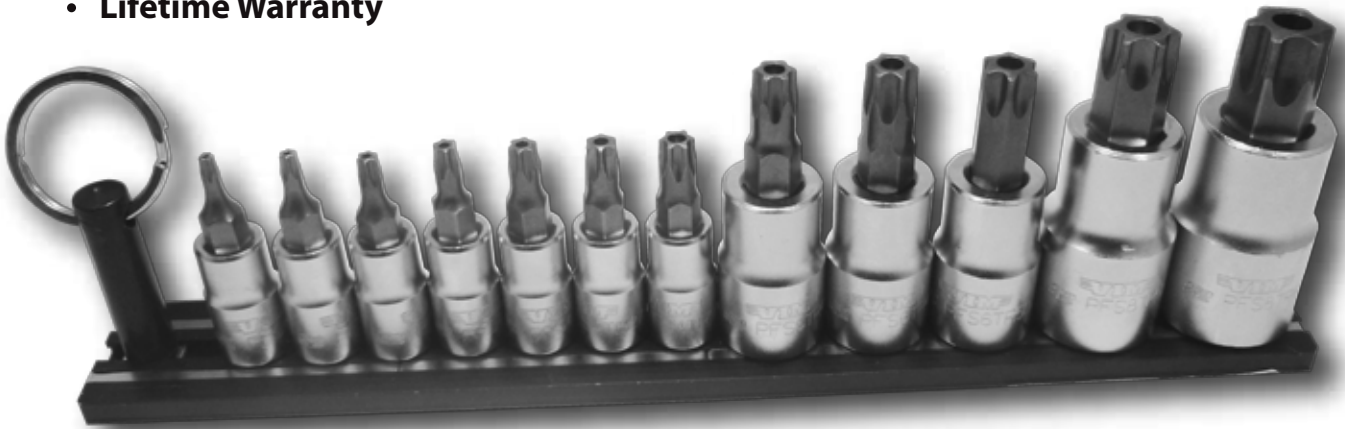

### ⚙️ TR8 - TR60 - Tamper Resistant Torx, 12 Piece Set

- Tamper Proof Hole For Security Fastners
- *S2* Steel, The Strongest Hardest Drivers
- Satin Chrome Sockets
- Gun Metal Grey Bits
- Heat Treated To 58-62 RC
- 10" Magrail TL, with Lift Ring
- Approved For Hand & Power Tools
- Lifetime Warranty