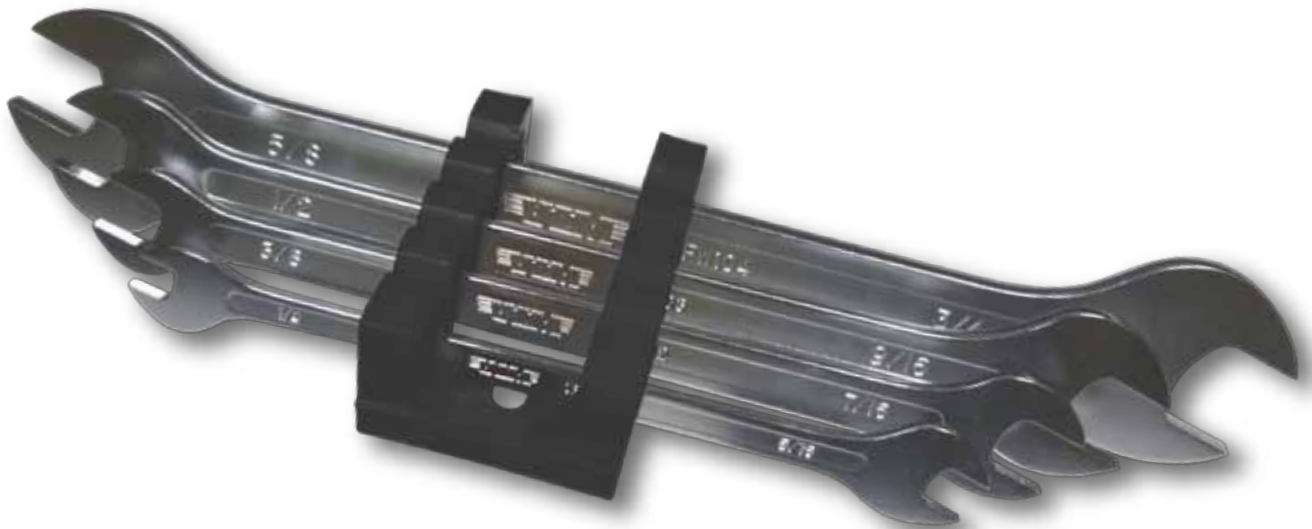

SFW100

SAE FLAT WRENCH SET

4 Piece Set - 1/4" thru 3/4"

- Long Length, Extended Reach
- Super Thin for Limited Access
- High Carbon Alloy Steel
- Satin Chrome Finish
- Limited Lifetime Warranty
- Packaged in Plastic Wrench Holder