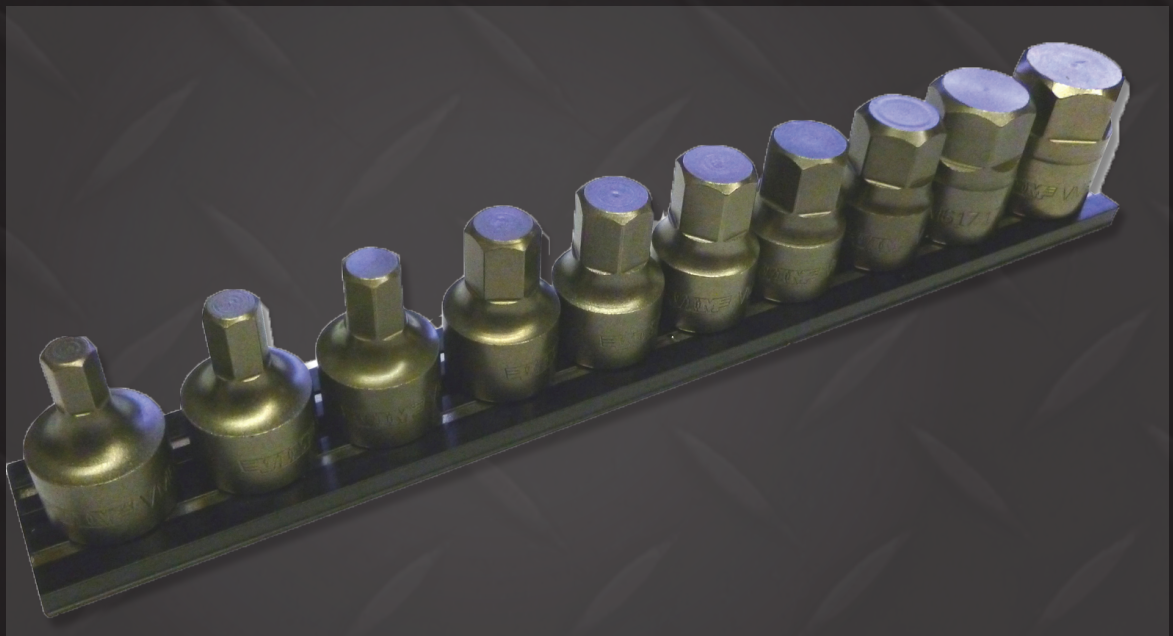

# IMPACT-VI6

## 10 Piece Half Cut Stubby Metric Hex Set on 3/8" SQ. Dr.

Part Numbers	Description
VM606	6MM Stubbie One piece Impact driver, S2 steel, 1 .1 OAL ,(28MM)
VM607	7MM Stubbie One piece Impact driver, S2 steel, 1 .1 OAL (28MM)
VM608	8MM Stubbie One piece Impact driver, S2 steel, 1 .1 OAL (28MM)
VM610	10MM Stubbie One piece Impact driver, S2 steel, 1 .1 OAL (28MM)
VM611	11M Stubbie One Piece Impact Driver, 3/8" Sq. Dr., S2, 28mm
VM612	12MM Stubbie One piece Impact driver, S2 steel, 1 .1 OAL (28MM)
VM613	13M Stubbie One Piece Impact Driver, 3/8" Sq. Dr., S2, 28mm
VM614	14MM Stubbie One piece Impact driver, S2 steel, 1 .1 OAL (28MM)
VM617	17MM Stubbie One piece Impact driver, S2 steel, 1 .1 OAL (28MM)
VM619	19MM Stubbie One piece Impact driver, S2 steel, 1 .1 OAL (28MM)