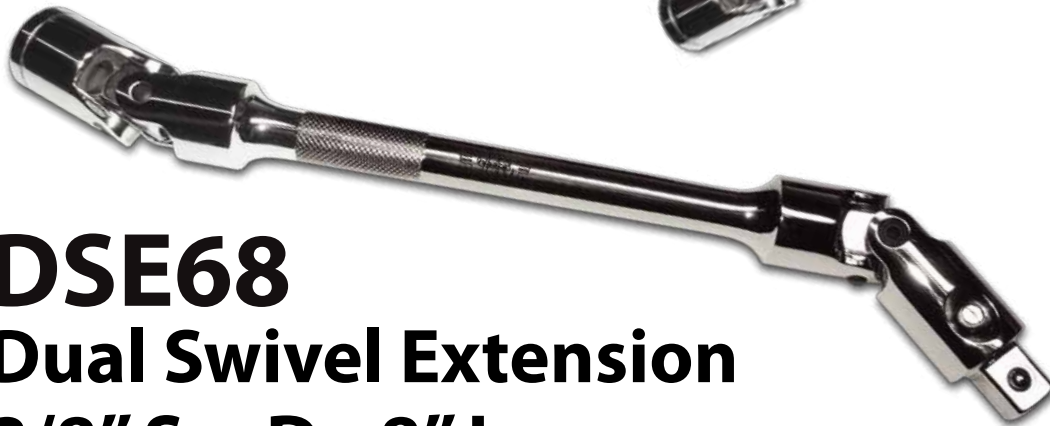

## **Dual Swivel Extension 1/4" Sq. Dr. 6" Long**

6" Long Dual Swivel Extension  
with 1/4" Locking Square Drives.

Dual U-Joint Allows Access  
To Hard To Reach Fasteners.

**DSE46**

## **DSE68 Dual Swivel Extension 3/8" Sq. Dr. 8" Long**

8" Long Dual Swivel Extension  
with 3/8" Locking Square Drives.

Dual U-Joint Allows Access  
To Hard To Reach Fasteners.

## **DSE812 Dual Swivel Extension 1/2" Sq. Dr. 12" Long**

12" Long Dual Swivel Extension  
with 1/2" Locking Square Drives.

Dual U-Joint Allows Access  
To Hard To Reach Fasteners.