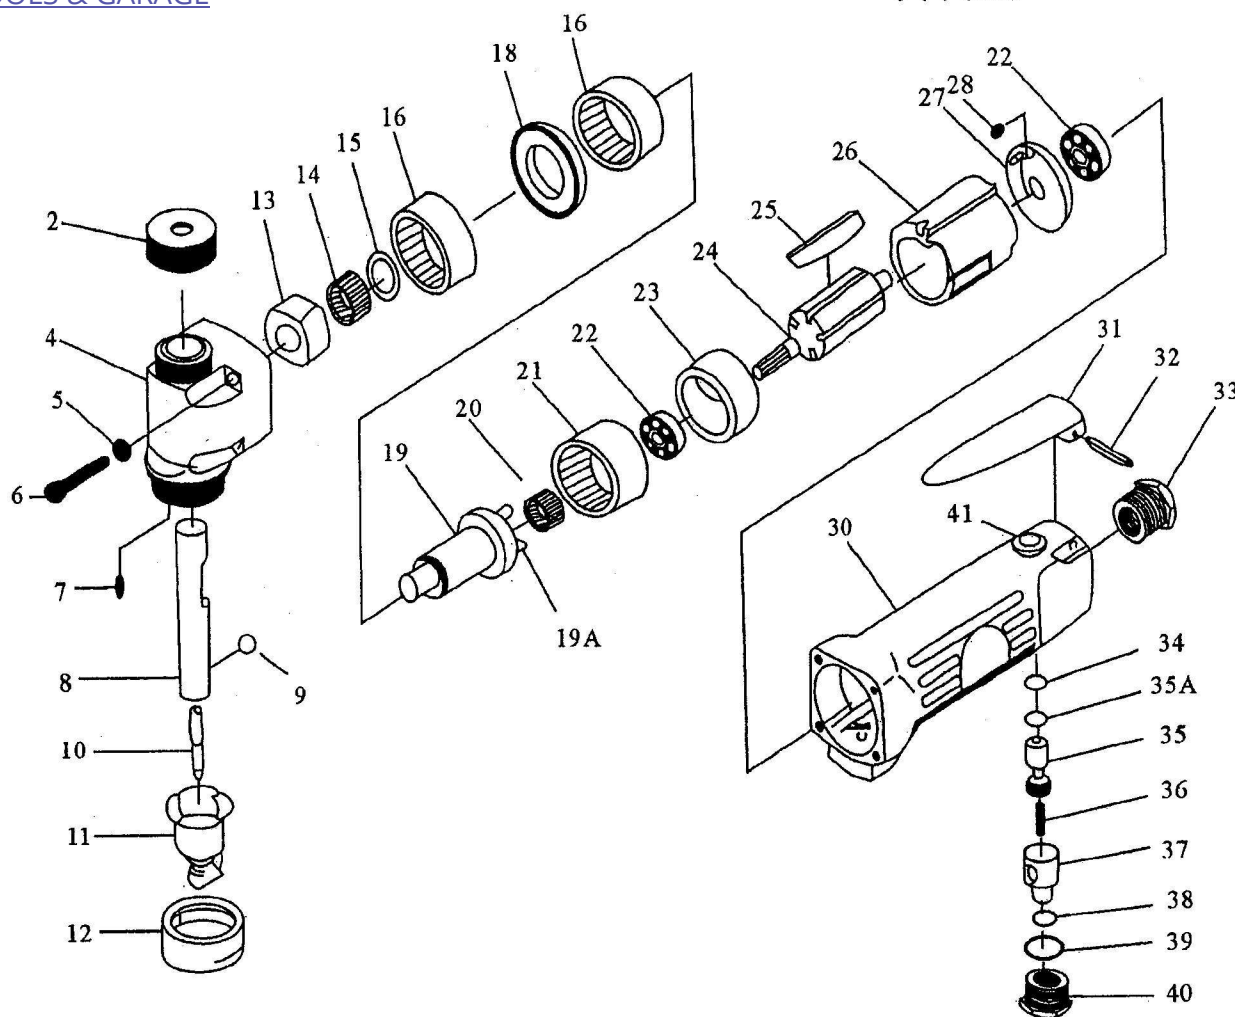

### VT7000

Index No.	Parts.No.	Description	Q'ty Tool
2	302002	Head Gap	1
4	302004	Head	1
4A	302004A	Head Bushing	1
5	SWI-040B	Washer (φ 4)	4
6	B2-0425A	Screw (φ 4x25)	4
7	NR-25058	Pin (2.5x5.8)	1
8	302A08	Silde Pin	1
9	302A09	Set Screw	1
10	302A10	Ponch	1
11	302A11	Dies	1
12	302012	Look nut	1
13	302013	Cam	1
14	NR-30098	Needle Roller (Ae3x9.8)	13
15	STW-017	Retaining Ring(S17)	1
16	BB-60032	Ball Bearing (6003zz)	2
18	302018	Spacer	1
19	302019	Crank Shaft	1
19A	NR-40138	Pin (φ 4x13.8)	3
20	305007	Idler Gear	3
21	302021	Internal Gear	1

Index No.	Parts.No.	Description	Q'ty Tool
22	BB-06262	Ball Bearing (626zz)	2
23	302023	Front End Plate	1
24	302024	Rotor	1
25	302025	Rotor Blade	4
26	302026	Cylinder	1
27	302027	Rear End Plate	1
28	SP-25060	Pin (φ 2.5x6)	1
30	302030	Motor Housing	1
31	302031	Throttle Lever	1
32	SP-30230	Lever Pin (φ 3x2.3)	1
33	AR-38001	Inlt Bushing	1
34	302034	O-Ring (3.6x2.4)	1
35	302035	Valve Stem	1
35A	ORP-0050	O-Ring (P5)	1
36	301005	Valve Spring	1
37	302037	Air Regulator	1
38	ORP-0070	O-Ring (P7)	1
39	ORP-0120	O-Ring (P12)	1
40	302040	Throttle Valve Plug	1
41	302041	Valve Bushing	1