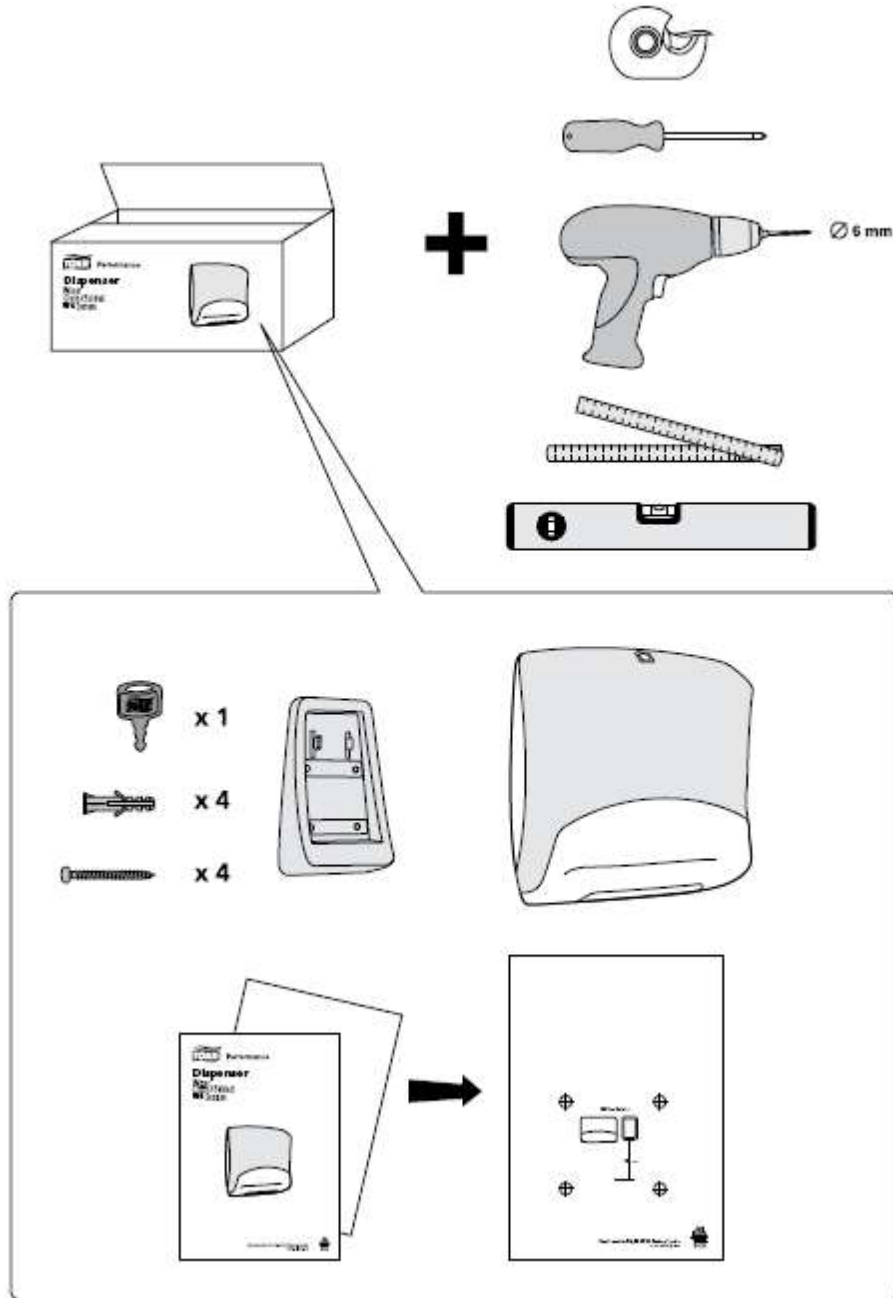

Installation Instructions