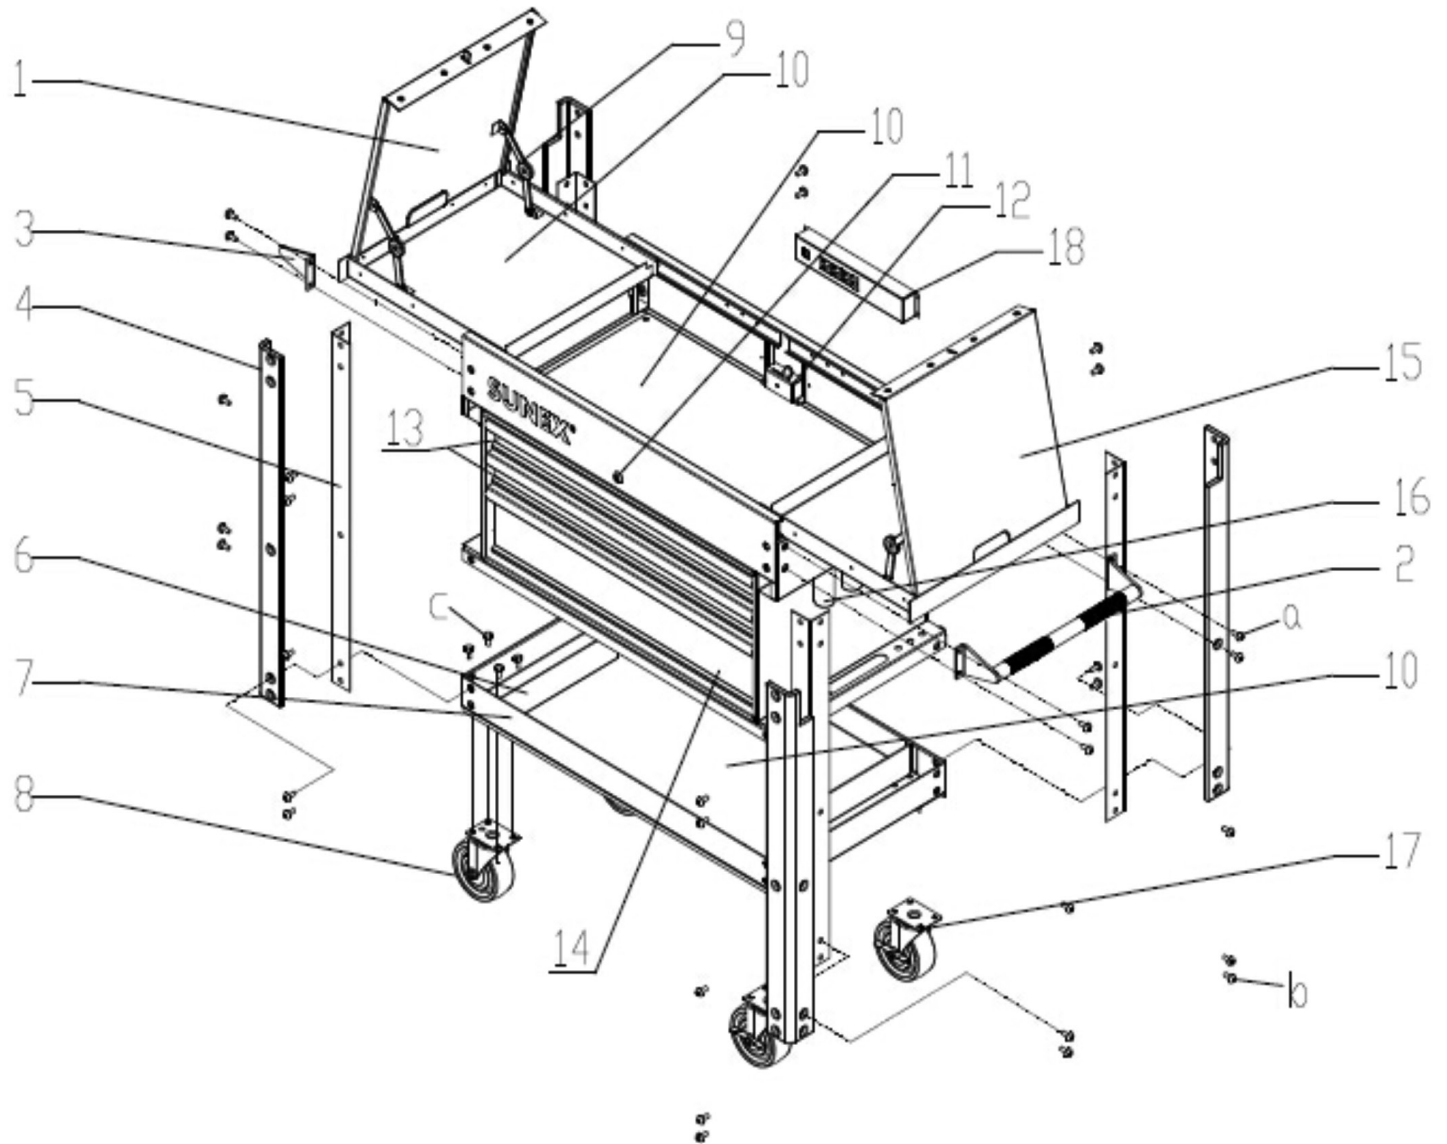

PARTS BREAKDOWN