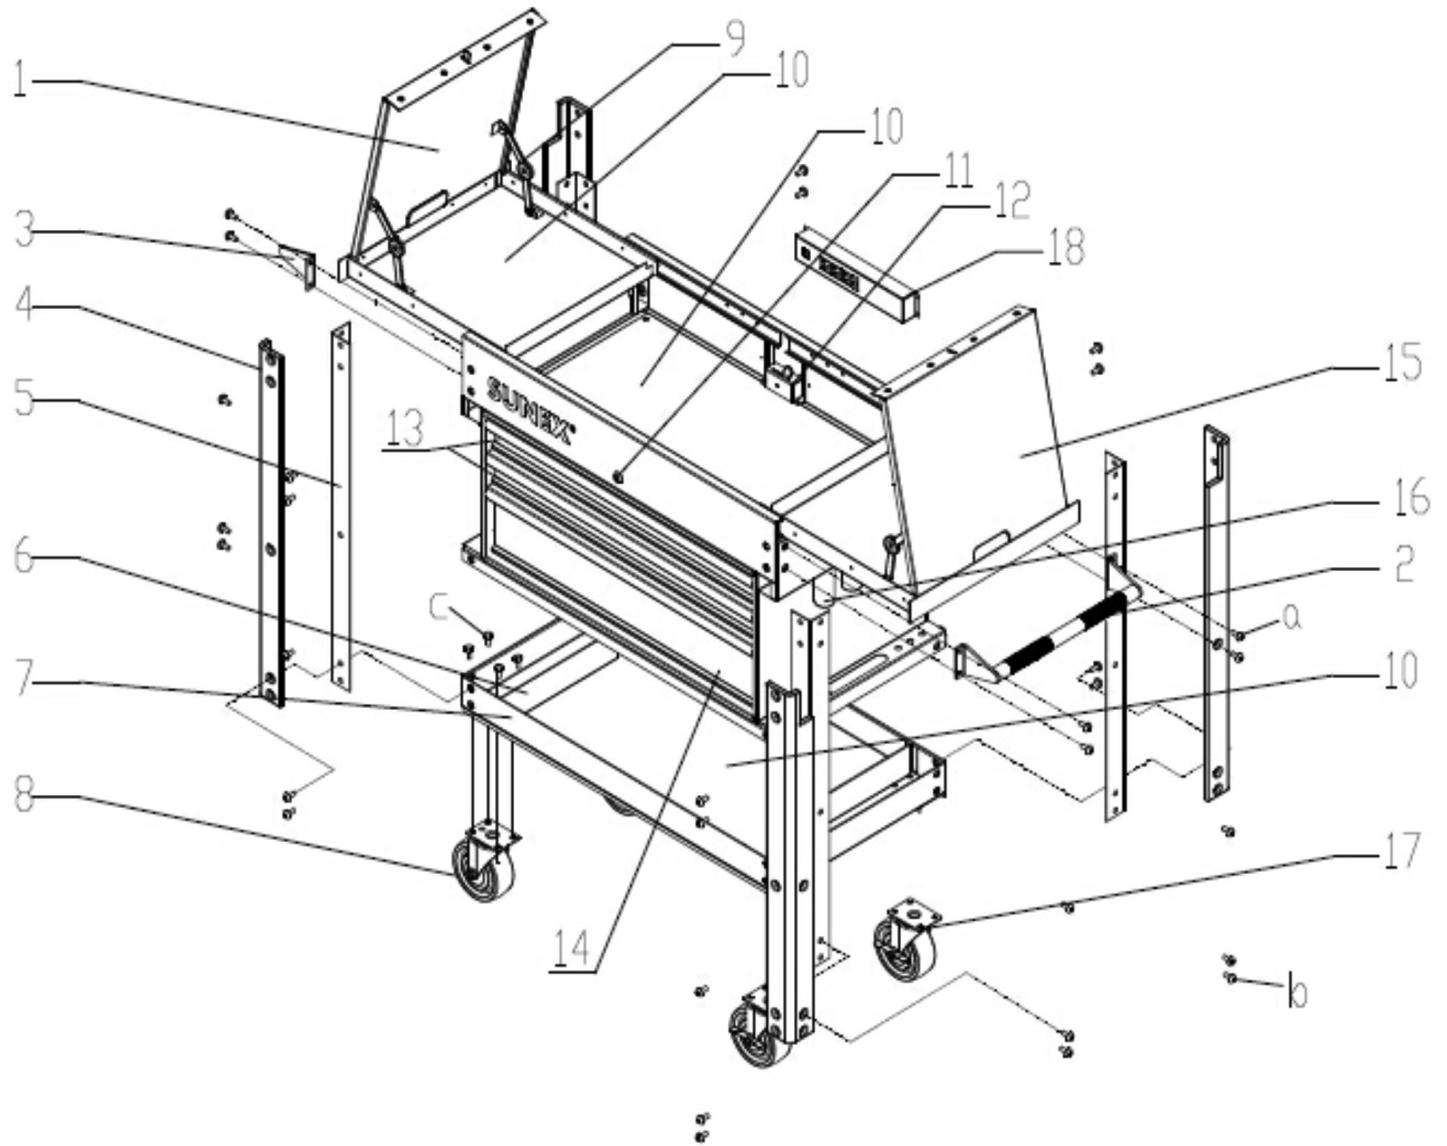

PARTS BREAKDOWN