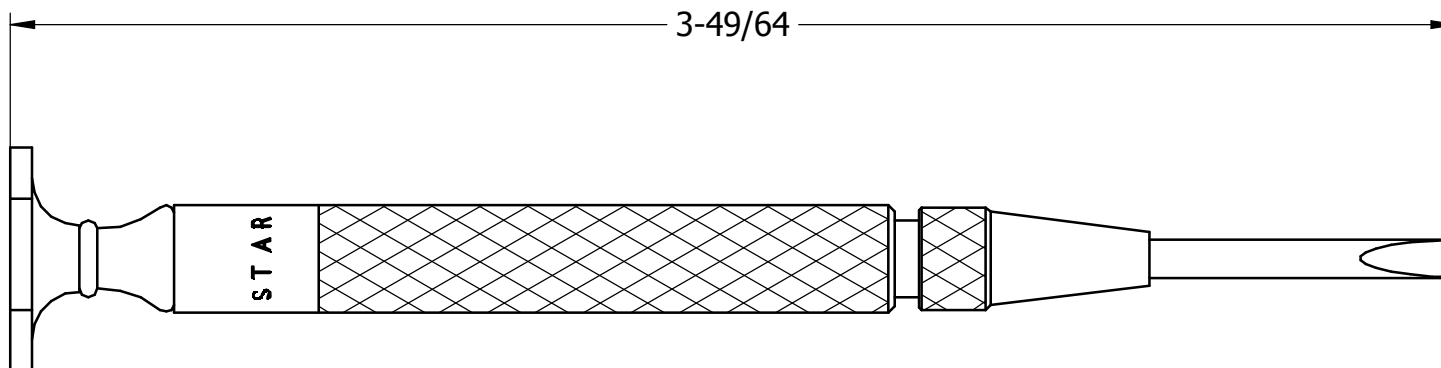

SH. 1  
OF 1

CAT NO

555

CUSTOMER DIMENSIONS

DO NOT  
SEPARATE  
PRINT FROM  
WORK

LOT NO

OPER

TOOLS

B	REDRAWN IN SE	8/6/12	MEO
REV	DESCRIPTION	DATE	BY
DR	VTG	CHK	DATE

JEWELER'S  
SCREWDRIVER  
ASSEMBLY

THE L.S. STARRETT CO.  
ATHOL, MASS.

**Starrett**<sup>®</sup>  
HAND TOOLS

FRACTIONAL TOLERANCE +- 1/64 UNLESS OTHERWISE NOTED