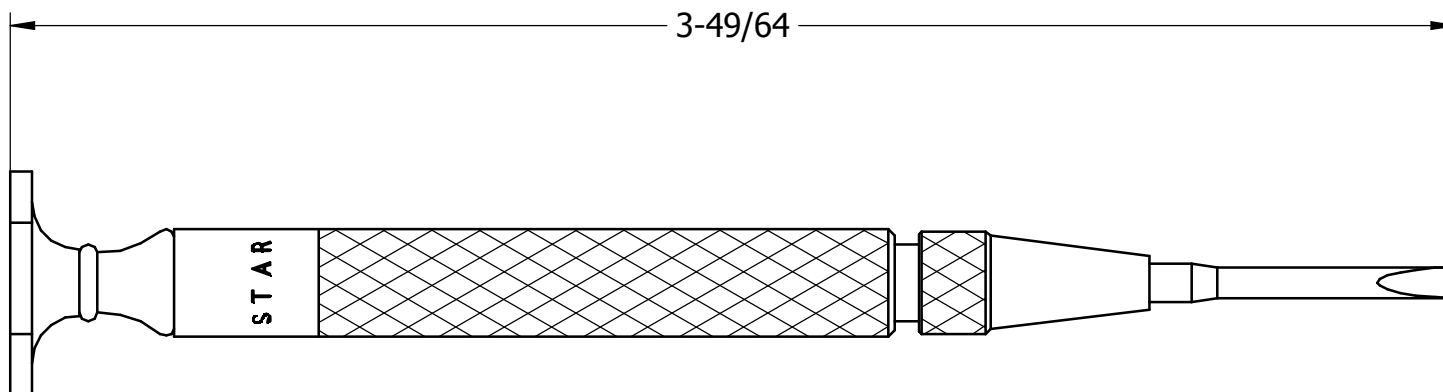

SH. 1  
OF 1

CAT NO

555

CUSTOMER DIMENSIONS

DO NOT  
SEPARATE  
PRINT FROM  
WORK

LOT NO

OPER

TOOLS

B	REDRAWN IN SE	8/6/12	MEO
REV	DESCRIPTION	DATE	BY
DR	VTG	CHK	DATE

JEWELER'S  
SCREWDRIVER  
ASSEMBLY

THE L.S. STARRETT CO.  
ATHOL, MASS.

**Starrett**<sup>®</sup>  
HAND TOOLS

FRACTIONAL TOLERANCE +- 1/64 UNLESS OTHERWISE NOTED