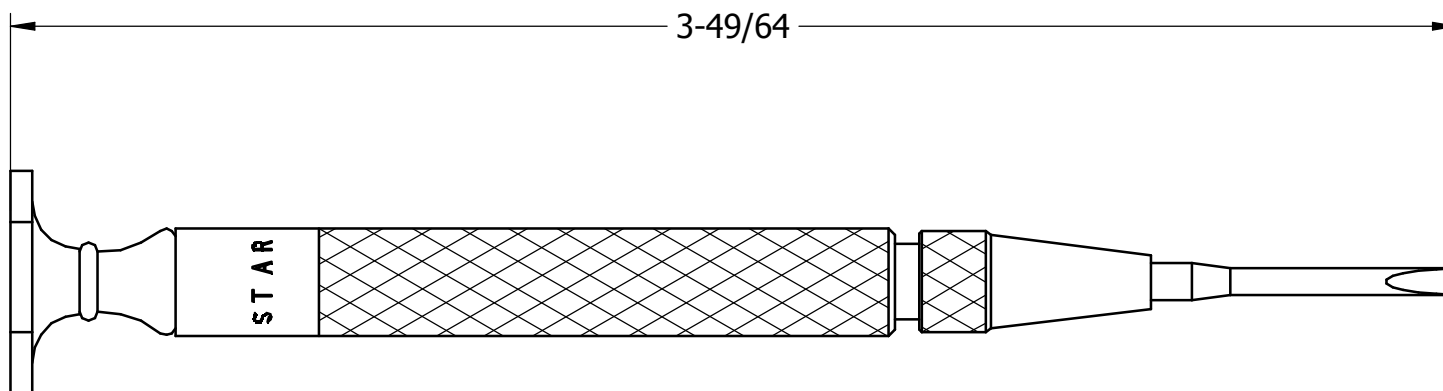

SH. 1
OF 1

CAT NO

555

CUSTOMER DIMENSIONS

DO NOT
SEPARATE
PRINT FROM
WORK

LOT NO

OPER

TOOLS

B	REDRAWN IN SE	8/6/12	MEO
REV	DESCRIPTION	DATE	BY
DR	VTG	CHK	DATE

JEWELER'S
SCREWDRIVER
ASSEMBLY

THE L.S. STARRETT CO.
ATHOL, MASS.

Starrett[®]
HAND TOOLS

FRACTIONAL TOLERANCE +- 1/64 UNLESS OTHERWISE NOTED