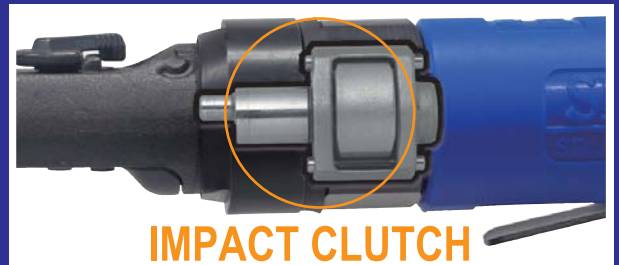

IMPACT CLUTCH