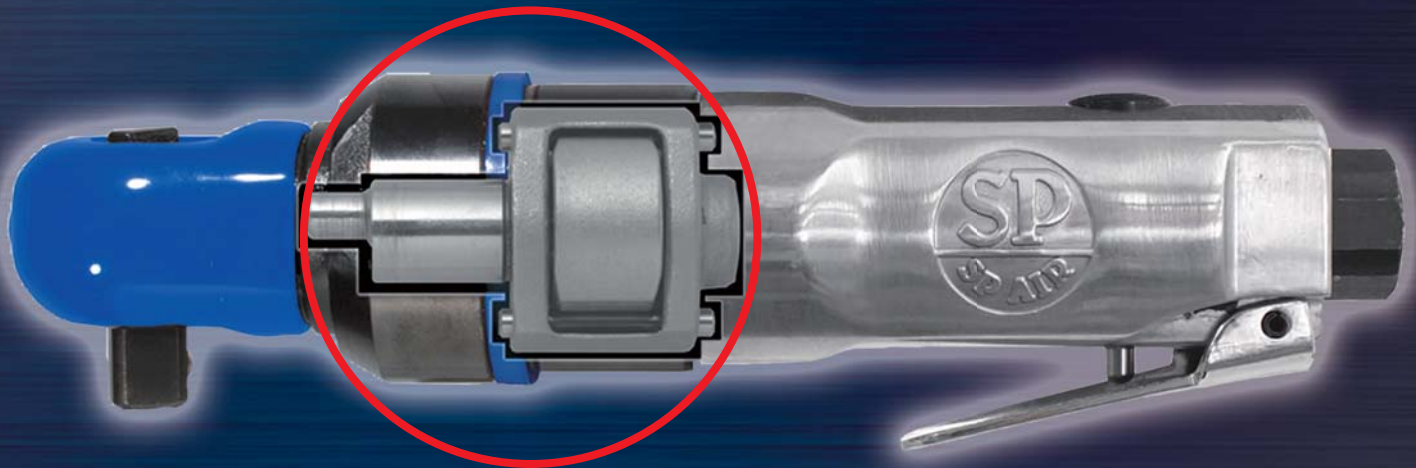

SP-1764HD (1/4")

SP-1765HD (3/8")

SUPER FAST MINI IMPACT RATCHET

UPGRADED

30% MORE TORQUE

30% INCREASED SPEED

**IMPACT MECHANISM
PATENTED**

SINGLE DOG CLUTCH