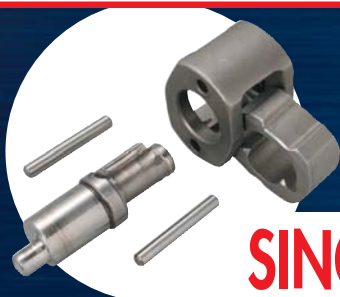

SP-1764HD (1/4")

SP-1765HD (3/8")

SUPER FAST MINI IMPACT RATCHET

UPGRADED

30% MORE TORQUE

30% INCREASED SPEED

**IMPACT MECHANISM
PATENTED**

SINGLE DOG CLUTCH