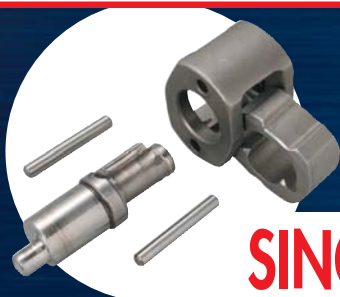

SP-1764HD (1/4")

SP-1765HD (3/8")

SUPER FAST MINI IMPACT RATCHET

UPGRADED

30% MORE TORQUE

30% INCREASED SPEED

**IMPACT MECHANISM
PATENTED**

SINGLE DOG CLUTCH

High Speed

High Torque

Reaction Free