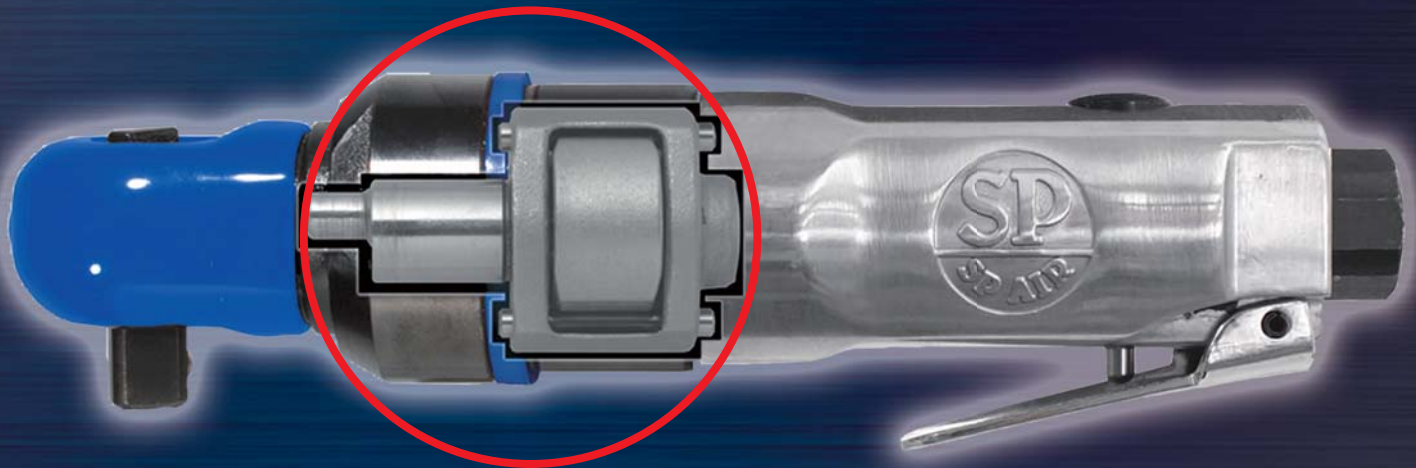

SP-1764HD (1/4")

SP-1765HD (3/8")

SUPER FAST MINI IMPACT RATCHET

UPGRADED

30% MORE TORQUE

30% INCREASED SPEED

**IMPACT MECHANISM
PATENTED**

SINGLE DOG CLUTCH

High Speed

High Torque

Reaction Free