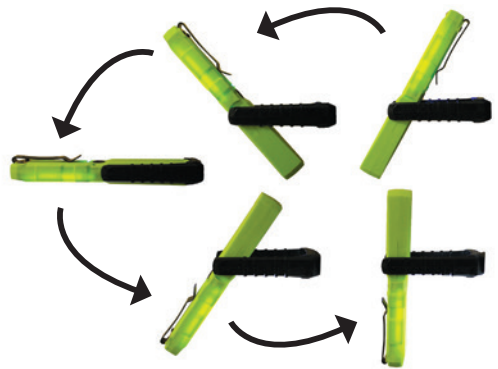

LIGHT
n Carry

MANTIS COB LED Rechargeable WORK LIGHT

**110
Lumen**

**Model No. LNCMINI
COB LED Work Light**

ADVANCED COB LED Technology
SPLASH/WATER Resistant
MICRO USB Charging Port

- 2 Work Light Settings: 110/35lm
- 60 Lumen SMD LED Focus Beam
- 180° Swivel Action Magnet Mounting
- Up to 4 Hour Run Time
- Wall Charger with Braided USB Cable
- LED Battery Status

**180° Swivel Action
Magnet Mounting**

**Power Status LED Display
and Pocket Clip**

MANTIS (Model No. LNCMINI) by **Light-N-Carry** is an ultra-compact COB LED Work Light that is small enough to fit in your pocket with ease, but still powerful enough to illuminate work areas in low-light situations.

MANTIS features three light settings: a 110 Lumen work light high setting, a lower 35 Lumen setting, and a 60 Lumen SMD LED focus beam for pinpoint light accuracy. It features a sealed water resistant housing, protecting the light from water damage and other mishaps. Add the magnetic bottom mount, with 180° swivel action, and you have a go-anywhere, do-anything light that's dependable and long lasting.