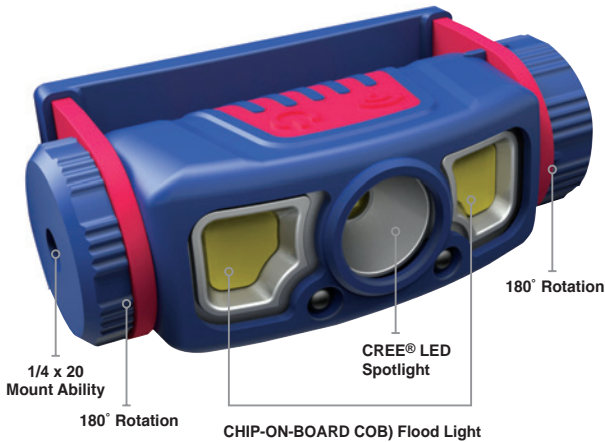

LENEXA
VERSATILE PERFORMANCE LIGHT

Model No. LNC7250

- 200lm Spot Light Mode
- 250lm Flood Light Mode
- Up to 8 hours run time
- Hands Free WAVE ON/OFF
- Dimmer Feature
- IP54 Ingress Protection
- Micro-USB Charging
- 18650 Lithium Battery
- Includes Braided Charging Cord

On the go or in the shop, **LENEXA** from *Light-N-Carry* provides versatile illumination. Three operating modes (Spot/Flood/Dual), allow you to choose the mode that best meets your application need. Innovative **M-LOCK** magnetic mounting system enables convenient positioning of the light exactly how it's needed.

Accessories Included:

M-LOCK Action Mount

(Black post and hook and loop strap not included)

M-LOCK Head Strap

M-LOCK Belt Clip

Micro-USB Charging

(Braided Charging Cord included)