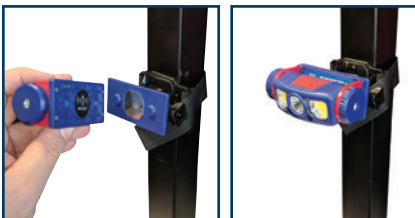

LENEXA
VERSATILE PERFORMANCE LIGHT

Model No. LNC7250

- 200lm Spot Light Mode
- 250lm Flood Light Mode
- Up to 8 hours run time
- Hands Free WAVE ON/OFF
- Dimmer Feature
- IP54 Ingress Protection
- Micro-USB Charging
- 18650 Lithium Battery
- Includes Braided Charging Cord

On the go or in the shop, **LENEXA** from *Light-N-Carry* provides versatile illumination. Three operating modes (Spot/Flood/Dual), allow you to choose the mode that best meets your application need. Innovative **M-LOCK** magnetic mounting system enables convenient positioning of the light exactly how it's needed.

Accessories Included:

M-LOCK Action Mount

(Black post and hook and loop strap not included)

M-LOCK Head Strap

M-LOCK Belt Clip

Micro-USB Charging

(Braided Charging Cord included)