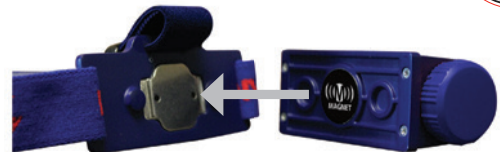

LENEXA
VERSATILE PERFORMANCE LIGHT

Model No. LNC7250

- 200lm Spot Light Mode
- 250lm Flood Light Mode
- Up to 8 hours run time
- Hands Free WAVE ON/OFF
- Dimmer Feature
- IP54 Ingress Protection
- Micro-USB Charging
- 18650 Lithium Battery
- Includes Braided Charging Cord

On the go or in the shop, **LENEXA** from *Light-N-Carry* provides versatile illumination. Three operating modes (Spot/Flood/Dual), allow you to choose the mode that best meets your application need. Innovative **M-LOCK** magnetic mounting system enables convenient positioning of the light exactly how it's needed.

Accessories Included:

M-LOCK Action Mount

(Black post and hook and loop strap not included)

M-LOCK Head Strap

M-LOCK Belt Clip

Micro-USB Charging

(Braided Charging Cord included)