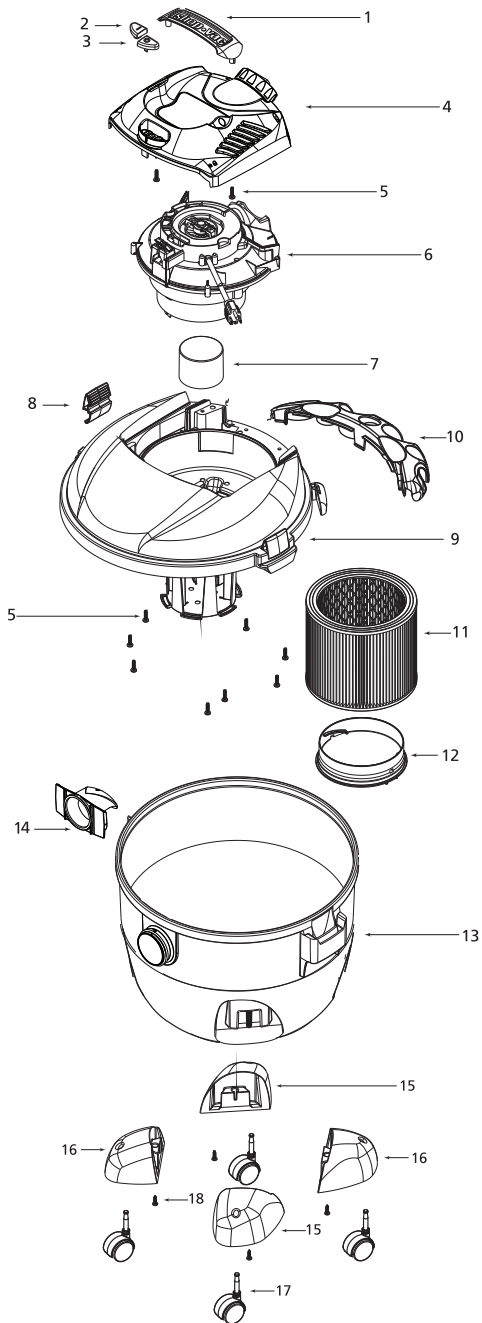

Series Model 87L450

ITEM	DESCRIPTION	PART NO.
1	Handle	3751000
2	Switch Button-I	7414200
3	Switch Button-O	7414210
4	Motor Cover Assembly	1944113
5	Screw 10 x 3/4" Trilobe	1517699
6	Power Unit Assembly	8132997
7	Float	3545000
8	Lid Latch	7444500
9	Lid Cage & Latch Assembly	1944241
10	Tool Holder	8412000
11	Cartridge Filter	9030400
12	Filter Retainer	3008000
13	Tank Assembly	1027097
14	Inlet Deflector	7413100
15	Caster Foot A	8568000
16	Caster Foot B	8568010
17	Caster	6774200
18	Screw 10 x 3/4" SL Hex Head	1503999