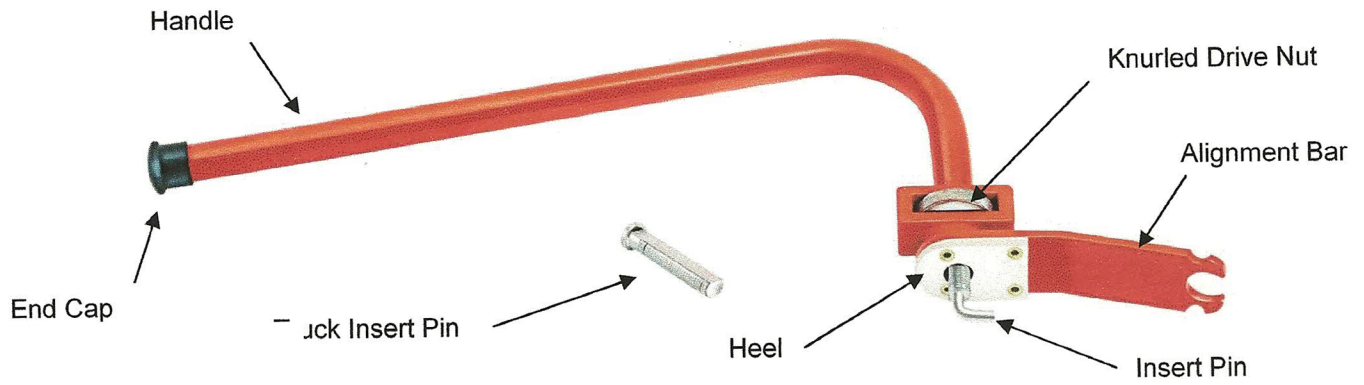

# DOOR ALIGNER TOOL

## #82350 PARTS BREAKDOWN

Part #	Description
82353	Insert Pin
82354	Truck Insert Pin
82355	Knurled Drive Nut
82356	End Cap