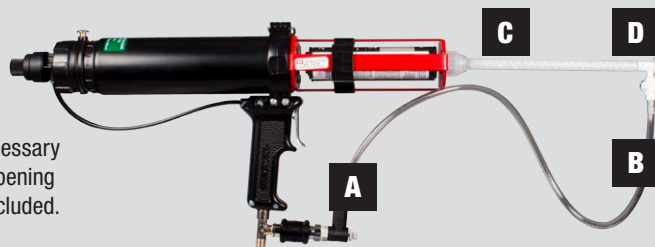

7 oz. Two-Component Cartridge Equipment and Accessories

70039

Universal Pneumatic Applicator

An applicator for 7 oz. two-component cartridges with smooth, even dispensing.

- Use with both 1:1 and 2:1 ratio products
- Decreases fatigue, increases efficiency
- Adjustable flow rate
- Use with Quick Spray System

71119

Universal Manual Applicator

An applicator for dispensing 7 oz. two-component cartridges.

- Ensures proper mix ratio
- Ideal gear ratio for smooth dispersion
- Release button for precision

70011 (6 Pack)

70012 (50 Pack)

Integral Nut Square Static Mixers

Mixing tips for 7 oz. and 10 oz. two-component cartridge products.

- Ensures proper mix for all two-component 7 oz. cartridges
- Easy trim tip for different bead size
- Accepts Versa-Tip to create tape beads

70070 (6 Pack)

Versa-Tip

A 6 pack of tips for creating ribbon beads out of 7 oz. and 10 oz. two-component seam sealers.

- Duplicates OEM sealers
- Graduated and notched for easy trimming

Quick Spray System

70100

Quick Spray System Starter Kit

The **Quick Spray System Starter Kit** has everything necessary to start spraying two-component sealers and sound dampening materials. Note: **Universal Pneumatic Applicator** not included.

- Duplicate OEM sprayed seams
- Easy assembly and clean up

A

B

C

D