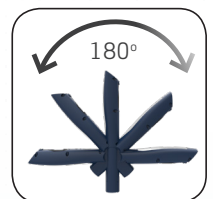

MINI MAG PRO

Small rechargeable LED work light

MINI MAG PRO is a pocket-sized version of the popular MAG bestseller, providing significantly improved light output, battery upgrade and even more functionality.

MINI MAG PRO replaces MINI MAG (03.5403) and is upgraded with a stepless dimmer function in the range of 10 % to 100 %. Compared to the previous MINI MAG the lumen output is higher and protection class has been upgraded to IP54. New design with battery indicator on front.

The MINI MAG PRO comprises extremely powerful, rechargeable LED work lights and flashlights in one containing the latest, high performance LED technology.

The new and modern design of the MINI MAG PRO provides an ergonomic and user-friendly grip. Place anywhere you want with the strong built-in magnetic holder and the retractable suspension hook. The lamp head is flexible and tilts up to 180 degrees.

- Small and handy
- Stepless dimmer function
- New rechargeable battery technology
- Battery indicator at the front
- Designed for professional work
- Easily recharged with USB cable

Stepless dimmer
10-100%

TECHNICAL SPECIFICATIONS

COB LED
35-350 lux@0.5m / Spot: 700 lux@0.5m
20-200 lm / Spot: 80 lm
2-20h Operating time / Spot: 3h
3h Charging time
Charging voltage 5V DC 1A
3.7V / 1200 mAh Li-ion
IP54
157g

DESIGNED BY
SCANGRIP
IN DENMARK

EU DESIGN PATENT
NO. 3457038

MINI MAG PRO

Item no. 03.5692

Excl. charger