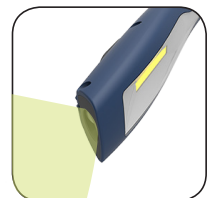

MINI MAG PRO

Small rechargeable LED work light

MINI MAG PRO is a pocket-sized version of the popular MAG bestseller, providing significantly improved light output, battery upgrade and even more functionality.

MINI MAG PRO replaces MINI MAG (03.5403) and is upgraded with a stepless dimmer function in the range of 10 % to 100 %. Compared to the previous MINI MAG the lumen output is higher and protection class has been upgraded to IP54. New design with battery indicator on front.

The MINI MAG PRO comprises extremely powerful, rechargeable LED work lights and flashlights in one containing the latest, high performance LED technology.

The new and modern design of the MINI MAG PRO provides an ergonomic and user-friendly grip. Place anywhere you want with the strong built-in magnetic holder and the retractable suspension hook. The lamp head is flexible and tilts up to 180 degrees.

- Small and handy
- Stepless dimmer function
- New rechargeable battery technology
- Battery indicator at the front
- Designed for professional work
- Easily recharged with USB cable

Stepless dimmer
10-100%

TECHNICAL SPECIFICATIONS

COB LED
35-350 lux@0.5m / Spot: 700 lux@0.5m
20-200 lm / Spot: 80 lm
2-20h Operating time / Spot: 3h
3h Charging time
Charging voltage 5V DC 1A
3.7V / 1200 mAh Li-ion
IP54
157g

DESIGNED BY
SCANGRIP
IN DENMARK

EU DESIGN PATENT
NO. 3457038

MINI MAG PRO

Item no. 03.5692

Excl. charger