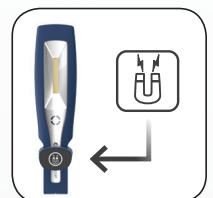

MINI MAG PRO

Small rechargeable LED work light

MINI MAG PRO is a pocket-sized version of the popular MAG bestseller, providing significantly improved light output, battery upgrade and even more functionality.

MINI MAG PRO replaces MINI MAG (03.5403) and is upgraded with a stepless dimmer function in the range of 10 % to 100 %. Compared to the previous MINI MAG the lumen output is higher and protection class has been upgraded to IP54. New design with battery indicator on front.

The MINI MAG PRO comprises extremely powerful, rechargeable LED work lights and flashlights in one containing the latest, high performance LED technology.

The new and modern design of the MINI MAG PRO provides an ergonomic and user-friendly grip. Place anywhere you want with the strong built-in magnetic holder and the retractable suspension hook. The lamp head is flexible and tilts up to 180 degrees.

- Small and handy
- Stepless dimmer function
- New rechargeable battery technology
- Battery indicator at the front
- Designed for professional work
- Easily recharged with USB cable

Stepless dimmer
10-100%