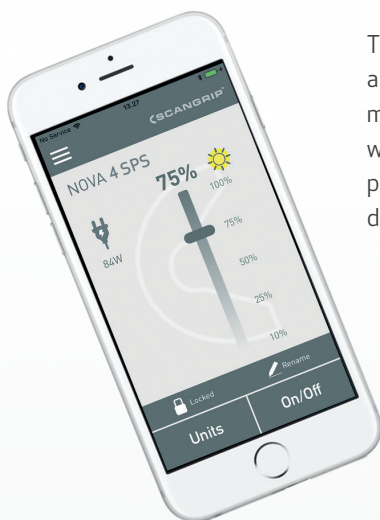

NOVA 4 SPS

High efficiency COB LED work light with exchangeable battery

The powerful and sturdy NOVA 4 SPS features the latest COB LED technology and provides up to 4000 lumen making it a universal all-round work light for the demanding professional user.

With the integrated BLUETOOTH light control you get an extraordinary possibility to turn on/off up to four work lights and adjust the light output into five different levels to suit the work task in question through your mobile device. This new feature saves time from manual operation and increases work efficiency on a daily basis.