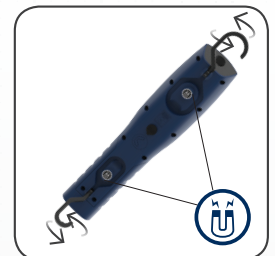

MAG PRO

Multipurpose and rechargeable LED work light

The MAG range is Europe's most bestselling work lights. Taking advantage of the latest high performance LED technology, the new MAG PRO provides significantly improved light output, battery upgrade and even more functionality.

MAG PRO replaces MAG 3 (03.5401) and is upgraded with a stepless dimmer function in the range of 10 % to 100 %. Compared to the previous MAG 3 the lumen output is double and protection class has been upgraded to IP54. New design with battery indicator on front.

MAG PRO is made for efficient workshop operation through complete flexibility using the three strong built-in magnetic holders and the two retractable suspension hooks. This provides for flexible placement of the work light wherever you need it. The modern design of the MAG PRO offers an ergonomic and user-friendly grip, and the flexibility of the lamp head allows tilting up to 180 degrees.

The MAG series consists of universal and powerful multipurpose work lights that all professional users must have!

DESIGNED BY
SCANGRIP
IN DENMARK

TECHNICAL SPECIFICATIONS

COB LED / Spot: High power LED
60-600 lm / Spot: 150 lm
90-900 lux@0.5m / Spot: 2000 lux@0.5m
Up to 15h Operation time
4h Charging time
3.7V / 2600 mAh Li-ion-Battery
IP54
Weight: 326 g