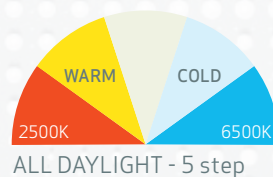

MULTIMATCH 3

High CRI+ LED work light with exchangeable batteries

Outstanding and powerful rechargeable work light providing up to 3000 lumen for inspection of large surfaces during polishing, painting and cleaning operations as well as for colour match.

The work light features the unique ALL DAYLIGHT function, providing you with the option to choose between 5 different colour temperatures. The 5-step dimmer function makes it possible to adjust the light into five different levels depending on the job at hand.

TECHNICAL SPECIFICATIONS

Ultra high **CRI+** COB LED
 96 **CRI+**
 2500-6500 KELVIN
 450-4500 lux@0.5m
 3000 lm@100% / 2250 lm@75% /
 1500 lm@50% / 750 lm@25% / 300 lm@10%
 1.5-15h operating time, Backup: 2h@10%/300lm
 1.5 charging time @80%
 11.1V/4000mAh Li-ion, Backup: 7.4V/1000mAh
 100-240 AC operating voltage
 IK07
 IP67
 1.97 kg
 incl. SPS BATTERY 4Ah 03.6003 and SPS
 CHARGING SYSTEM 35W 03.6006