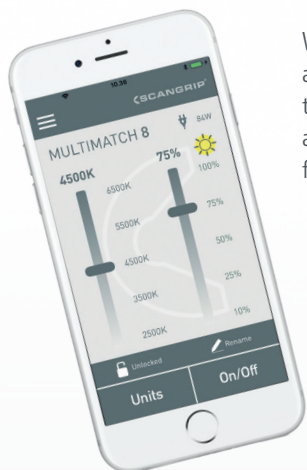

MULTIMATCH 3

High CRI+ LED work light with exchangeable batteries

Outstanding and powerful rechargeable work light providing up to 3000 lumen for inspection of large surfaces during polishing, painting and cleaning operations as well as for colour match.

The work light features the unique ALL DAYLIGHT function, providing you with the option to choose between 5 different colour temperatures. The 5-step dimmer function makes it possible to adjust the light into five different levels depending on the job at hand.

TECHNICAL SPECIFICATIONS

Ultra high **CRI+** COB LED
 96 **CRI+**
 2500-6500 KELVIN
 450-4500 lux@0.5m
 3000 lm@100% / 2250 lm@75% /
 1500 lm@50% / 750 lm@25% / 300 lm@10%
 1.5-15h operating time, Backup: 2h@10%/300lm
 1.5 charging time @80%
 11.1V/4000mAh Li-ion, Backup: 7.4V/1000mAh
 100-240 AC operating voltage
 IK07
 IP67
 1.97 kg
 incl. SPS BATTERY 4Ah 03.6003 and SPS
 CHARGING SYSTEM 35W 03.6006