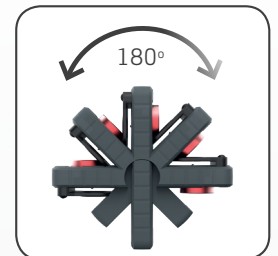

## High CRI+ LED rechargeable work light

Handheld rechargeable work light with excellent colour rendering properties, for perfect colour match.

With its strong and basic functionality, the new handheld MINIMATCH provides up to 200 lumen and features 2 COLOUR LIGHT (warm and cold), especially useful for bright and dark coloured surfaces.

Easy to carry in the pocket or in the work belt with the built-in clip, ready at hand for quality check between prep-zone operations. Supplied with a two-step operating option.

Place the lamp anywhere you want during inspection with the turnable sturdy hook or the strong built-in magnet. The flexible lamp head tilts up to 180 degrees.

Durable construction, dust as well as waterproof, IP65. Supplied with solvent resistant glass lens.

Battery indicator at front shows when the battery must be recharged.