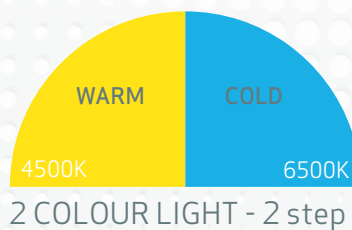

## High CRI+ LED rechargeable work light

Handheld rechargeable work light with excellent colour rendering properties, for perfect colour match.

With its strong and basic functionality, the new handheld MINIMATCH provides up to 200 lumen and features 2 COLOUR LIGHT (warm and cold), especially useful for bright and dark coloured surfaces.

### TECHNICAL SPECIFICATIONS

Ultra high **CRI+** COB LED  
 96 **CRI+**  
 4500/6500 KELVIN  
 250/500 lux@0.5m (step 1/step 2)  
 100/200 lumen (step 1/step 2)  
 4h/2h operating time (step 1/step 2)  
 4h charging time  
 3.7V/1600mAh Li-ion  
 IP65  
 190g