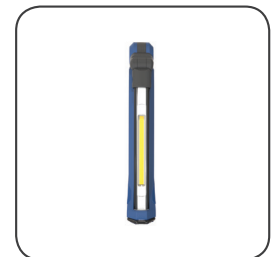

The powerful 100 lumen spot light of the SLIM provides you with a flashlight function. As a unique feature, which has never been seen before, SLIM can be used as flashlight when the lamp is folded, providing a powerful flashlight with a handy, firm grip.

- 3-in-1: inspection light, work light and flashlight in one lamp
- Extremely powerful illumination up to 500 lumen with a powerful flashlight function
- Ultra slim and compact design
- Strong built-in magnet and hook for flexible positioning
- Choose between 2 light settings (50% or 100%) for maximized operating time

TECHNICAL SPECIFICATIONS

COB LED/Spot: High power LED

Step 1/2

400/800 lux@0.5m

Spot: 4800 lux@0.5m

250/500 lumen

Spot: 100 lumen

2.5h/5h operating time

4.5h charging time

3.8V/2800 mAh Li-ion

IP30

SLIM

Item no. 03.5612

EAN: 5708997356128

EU DESIGN PATENT

Learn more about hand lamps we have.