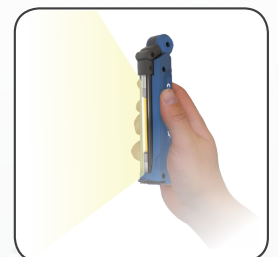

SLIM

3-in-1 slim light

The ultra-thin, compact design of only $\varnothing 9\text{mm}$ allows inspection in even the most inaccessible and narrow work areas. This makes the SLIM ideal for very demanding and difficult inspection jobs.

The new SLIM light is designed with a 100% foldable body. When fully folded the lamp can be used as a traditional hand-held work light. In folded position, the SLIM is reduced to pocket size - compact and portable to take with you everywhere.

The powerful 100 lumen spot light of the SLIM provides you with a flashlight function. As a unique feature, which has never been seen before, SLIM can be used as flashlight when the lamp is folded, providing a powerful flashlight with a handy, firm grip.

- 3-in-1: inspection light, work light and flashlight in one lamp
- Extremely powerful illumination up to 500 lumen with a powerful flashlight function
- Ultra slim and compact design
- Strong built-in magnet and hook for flexible positioning
- Choose between 2 light settings (50% or 100%) for maximized operating time

TECHNICAL SPECIFICATIONS

COB LED/Spot: High power LED

Step 1/2

400/800 lux@0.5m

Spot: 4800 lux@0.5m

250/500 lumen

Spot: 100 lumen

2.5h/5h operating time

4.5h charging time

3.8V/2800 mAh Li-ion

IP30

SLIM

Item no. 03.5612

EAN: 5708997356128

EU DESIGN PATENT

Learn more about hand lamps we have.