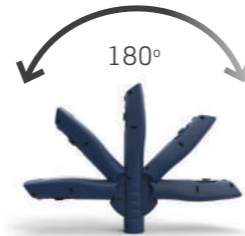

POWERFUL HAND LAMPS WITH FLEXIBLE POSITIONING

INNOVATION FROM DENMARK

Powerful work lights for demanding tasks which require efficient illumination.

Built-in magnets and brackets for easy, flexible positioning.

RECHARGEABLE HAND LAMPS

MINI MAG PRO

Compact work light with spotlight and stepless dimmer

Up to 200 lumen Spot: 80 lumen
Operation time up to 20 h
IP54

Item no. 03.5692

BESTSELLER

MAG PRO

Work light with spotlight and stepless dimmer

Up to 600 lumen Spot: 150 lumen
Operation time up to 15 h
IP54

Item no. 03.5690XX

BESTSELLER

I-VIEW

Powerful headlamp with touchless on/off sensor

Up to 250 lumen
Operation time up to 5 h
IP65

Item no. 03.5026XX

HEADLAMP WITH MAXIMUM FREEDOM TO WORK

WIDE BEAM ANGLE
ILLUMINATING ENTIRE
WORK AREA

ADJUSTABLE HOOKS

STRONG BUILT-IN
MAGNETS

FLEXIBLE POSITIONING

COMPACT WORK LIGHTS FOR YOUR POCKET

RECHARGEABLE PENLIGHTS WITH WORK LIGHT

BESTSELLER

MAG PEN 3

Penlight with work light and adjustable magnet

Up to 150 lumen - Spot: 80 lumen
Operation time up to 20 h
IP20

Item no. 03.5116

WORK PEN 200 R

High performance penlight with work light

Up to 200 lumen Spot: 150 lumen
Operation time up to 10 h
IP30

Item no. 03.5127

SLIM

Ultra-slim 3-in-1 inspection work light

Up to 500 lumen Spot: 100 lumen
Operation time up to 5 h
IP30

Item no. 03.5612XX