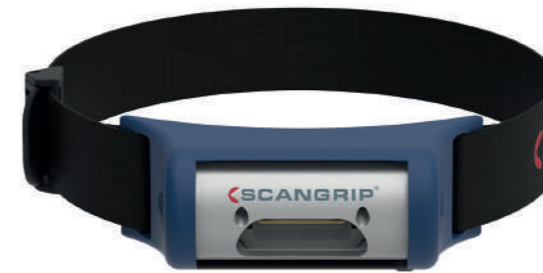

Built-in magnets and brackets for easy, flexible positioning.

RECHARGEABLE HAND LAMPS

MINI MAG PRO

Compact work light with spotlight and stepless dimmer

Up to 200 lumen Spot: 80 lumen
Operation time up to 20 h
IP54

Item no. 03.5692

BESTSELLER

MAG PRO

Work light with spotlight and stepless dimmer

Up to 600 lumen Spot: 150 lumen
Operation time up to 15 h
IP54

Item no. 03.5690XX

BESTSELLER

I-VIEW

Powerful headlamp with touchless on/off sensor

Up to 250 lumen
Operation time up to 5 h
IP65

Item no. 03.5026XX

HEADLAMP WITH MAXIMUM FREEDOM TO WORK

WIDE BEAM ANGLE
ILLUMINATING ENTIRE
WORK AREA

ADJUSTABLE HOOKS

STRONG BUILT-IN
MAGNETS

FLEXIBLE POSITIONING

COMPACT WORK LIGHTS FOR YOUR POCKET

RECHARGEABLE PENLIGHTS WITH WORK LIGHT

BESTSELLER

MAG PEN 3

Penlight with work light and adjustable magnet

Up to 150 lumen - Spot: 80 lumen
Operation time up to 20 h
IP20