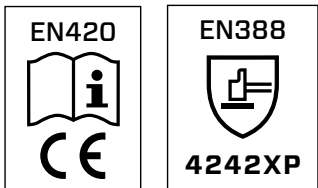

FEATURES

- 01** TPR impact protection on top of hand and full length of fingers
- 02** KevLoc grip system on palm and fingers enhances grip
- 03** Extended cuff with gaiter closure to keep out debris
- 04** Kevlar™ stitched padded palm
- 05** High visibility and reflective details for increased safety

ATTRIBUTES

TESTING & CERTIFICATIONS

INDUSTRIES

- Public Safety
- Mining

WEIGHTS & DIMENSIONS

PART #	SIZE	GLOVE WT (lbs)	GLOVE DIMS (INCH) L x W x H			INNER PACK QTY	INNER PACK WT (lbs)	INNER PACK DIMS (INCH)			CASE QTY	CASE WT (lbs)	CASE DIMS (INCH) L x W x H			
314	S	08	0.40	8	4	1	10	4	8	4	10	50	22.00	21	12	20
314	M	09	0.45	8.5	4.5	1	10	4.5	8.5	4.5	10	50	24.50	21	12	20
314	L	10	0.45	8.5	4.5	1	10	4.5	8.5	4.5	10	50	24.50	21	12	20
314	XL	11	0.50	9	5	1	10	5	9	5	10	50	27.00	21	12	20
314	2XL	12	0.50	9	5	1	10	5	9	5	10	50	27.00	22	12	20
314	3XL	13	0.55	9.5	5.5	1	10	5.5	9.5	5.5	10	50	29.50	22	12	20