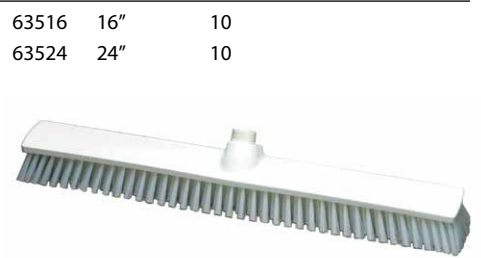

### BOAT, SMOOTH SURFACES

**Features:** Polypropylene housing does not rust or corrode

**Handle:** Use with handle #36035

**Material:** Soft, pliable, non-marking Moss Rubber

Part #	Size	Pack Qty
63516	16"	10
63524	24"	10