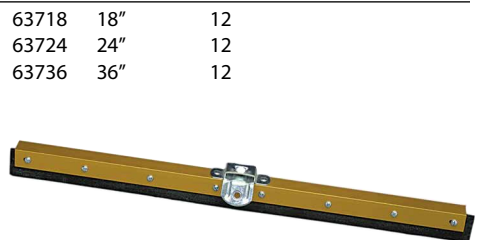

NEOPRENE FLIP FLOP® SQUEEGEE IN ALUMINUM HOUSING

DOCK, GARAGE, SMOOTH/ROUGH SURFACES

Features: Special socket design allows for forward and backward strokes

Handle: 18" and 24" use 36055, 36075 or 36085
30" and 36" use 36075

Material: Non-marking Neoprene Rubber

Part #	Size	Pack Qty
63718	18"	12
63724	24"	12
63736	36"	12