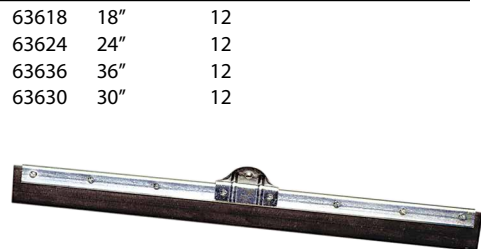

NEOPRENE SPEED SQUEEGEE® IN STEEL HOUSING

DOCK, GARAGE, SMOOTH/ROUGH SURFACES

Features: Heavy duty squeegee with excellent wearing qualities

Handle: Best with all steel handle #36075

Handle: 18" and 24" use 36055, 36075 or 36085
30" and 36" use 36075

Material: Non-marking Neoprene Rubber

Part #	Size	Pack Qty
63618	18"	12
63624	24"	12
63636	36"	12
63630	30"	12