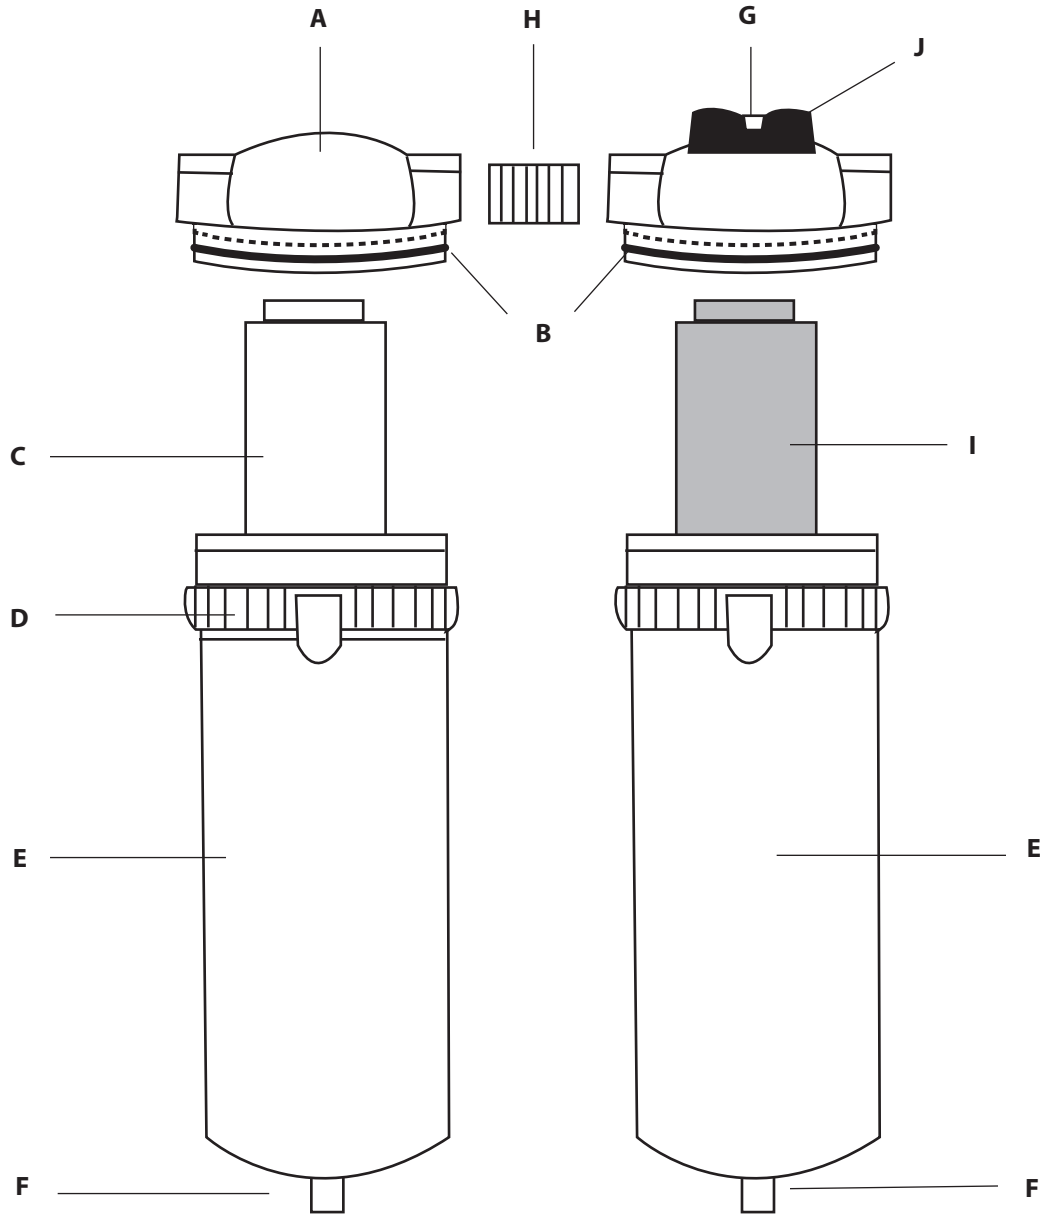

EX204i Parts Breakdown

Description	Part #
A Filter Head Assembly	WIL-040
B O-ring for Bowl	N32-95-257
C Replacement Element	1P-060
D Bowl Ring (only)	WIL-035
E Bowl Assembly w/Drain	N34-95-201
F Auto Drain	N32-95-979
G Filter Head Assembly	WIL-059

Description	Part #
H 1/2" Nipple	AB032-1/2
I Replacement Element	3C-060
J Diff Pressure Indicator	N32-W1-DPi