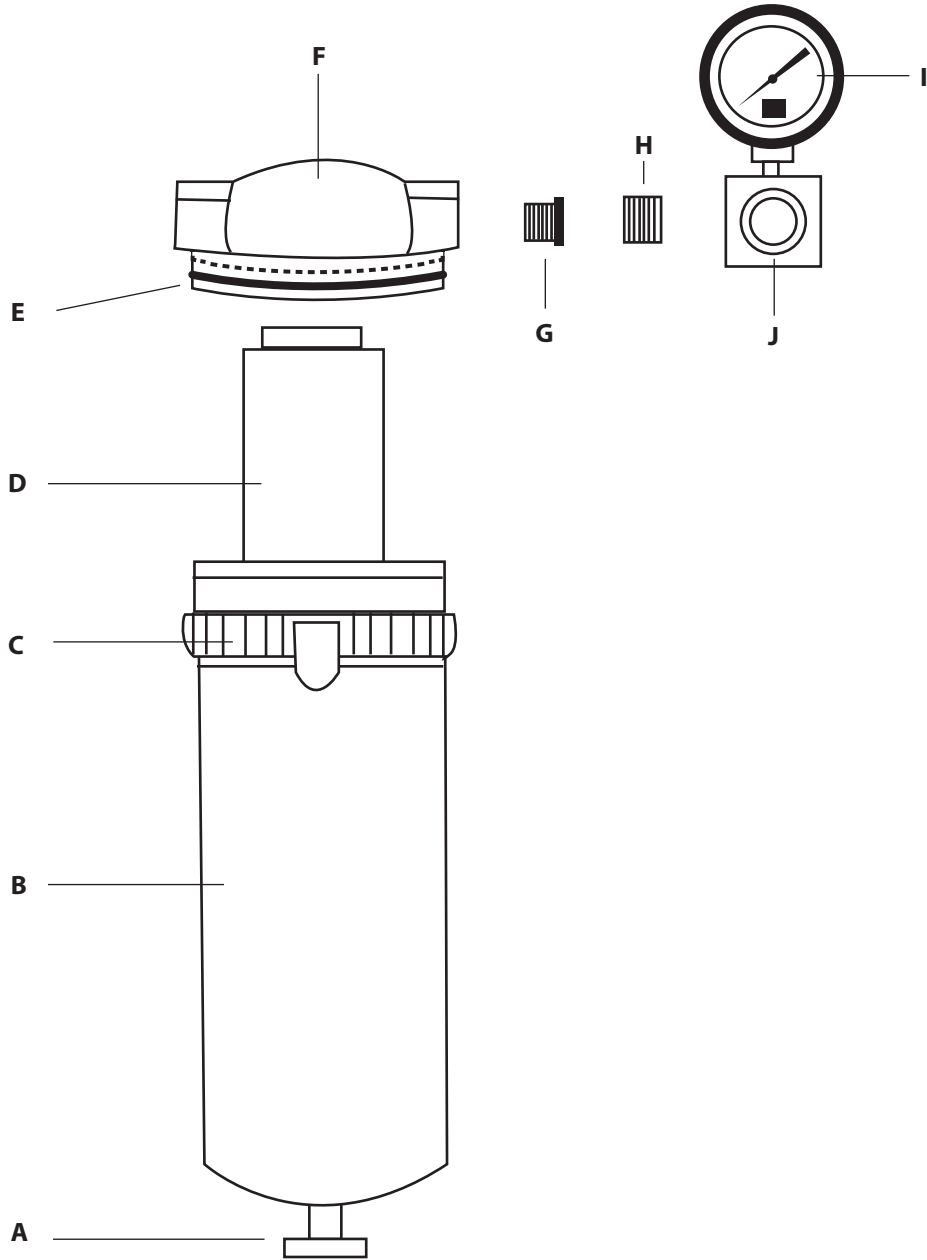

TOOLS & GARAGE

Reading Technologies, Inc
 "Your Source for Dry Air!"™

Stealth 6950B/6960B Parts Breakdown

Description	Part #	Description	Part #
A Manual Drain Petcock	PC-02	F Filter Head Assembly	WIL-040
B Bowl Assembly	N34-95-205	G 1/2" to 1/4" Reducer	MPF-004
C Bowl Ring (only)	WIL-035	H 1/4" Nipple	MPF-001
D Replacement Element 6950	6950-1	I Pressure Gauge 160 PSI	PG-160
D Replacement Element 6960	6960-1	J Regulator	R79
E O-ring Bowl	N32-95-257	Mounting Bracket	BK-1