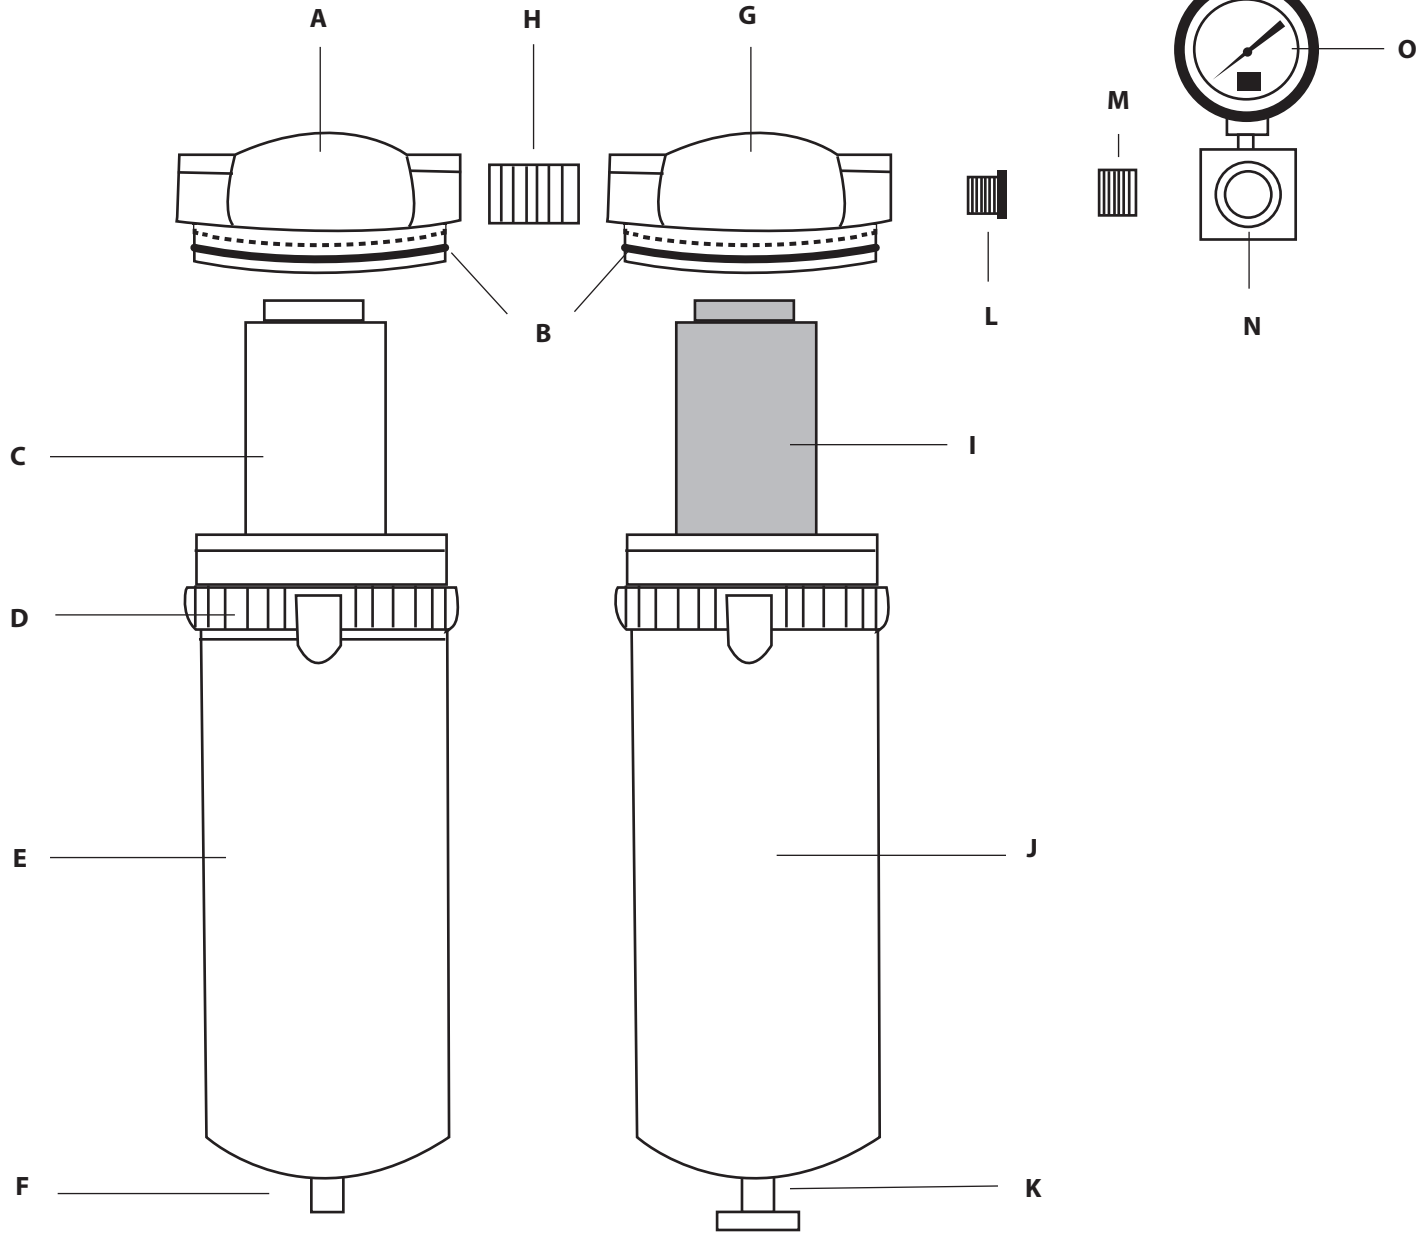

TOOLS & GARAGE

Reading Technologies, Inc
 "Your Source for Dry Air!"™

Stealth 6060B Parts Breakdown

Description	Part #
A Filter Head Assembly	WIL-040
B O-ring for Bowl	N32-95-257
C Replacement Element	6960-1
D Bowl Ring (only)	WIL-035
E Bowl Assembly w/Drain	N34-95-201
F Auto Drain	N32-95-979
G Filter Head Assembly	WIL-040
H 1/2" Nipple	MPF-002

Description	Part #
I Replacement Element	3C-060
J Bowl Assembly	N34-95-205
K Manual Drain Petcock	PC-02
L 1/2" to 3/8" Reducer	MPF-021
M 3/8" Nipple	MPF-006
N Regulator & Gauge	RG30
O Pressure Gauge	PG-160
Mounting Bracket	BK-1