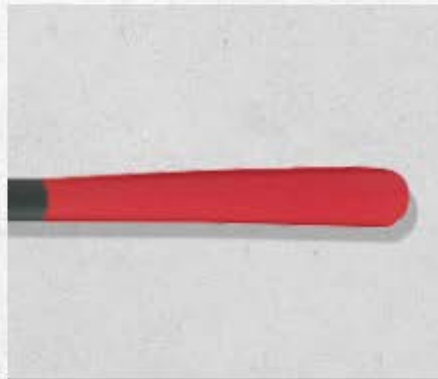

FEATURES

15-TINE STEEL BOW RAKE

One-piece forged head

60" FIBERGLASS HANDLE

With mid-grip

CUSHION GRIP

STEEL FERRULE

For strongest blade and
handle connection