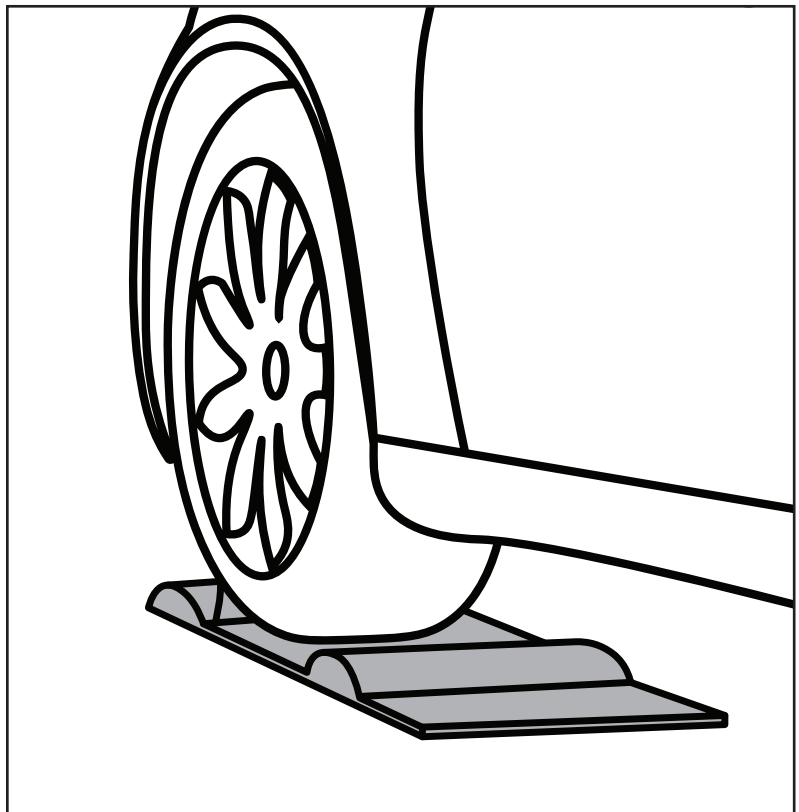

2-PIECE PARKING GUIDE MAT PACK

FEATURES

- Creates an accurate parking stop
- Bright colors for easy visibility
- Great for cars, vans, and trucks
- Peel-off stickers hold mat in place
- Carrying handle for easy portability
- Reflective sticker for guidance at night

INSTRUCTIONS

1. Find the perfect spot to place the mat. Then, remove paper stripes from the stickers located on the underside of the mat.
2. Place mat in your desired spot of your garage or driveway to park in the same spot every time.
NOTE: Only one mat per car is needed.
3. With a marker or chalk, mark the outline of the mat for easy repositioning.
4. Then, lift the mat and relocate somewhere else if needed.
5. Place mat back in marked spot when ready. Press the mat against ground to make sure it stays firmly in place.

SPECIFICATIONS

Dimensions: 25" x 12"

Material: Rugged polyethylene

SAFETY PRECAUTIONS

⚠ WARNING! THIS DEVICE IS DESIGNED AS A GUIDE FOR PARKING ONLY AND IS NOT INTENDED TO STOP OR PREVENT A TIRE FROM MOVING.