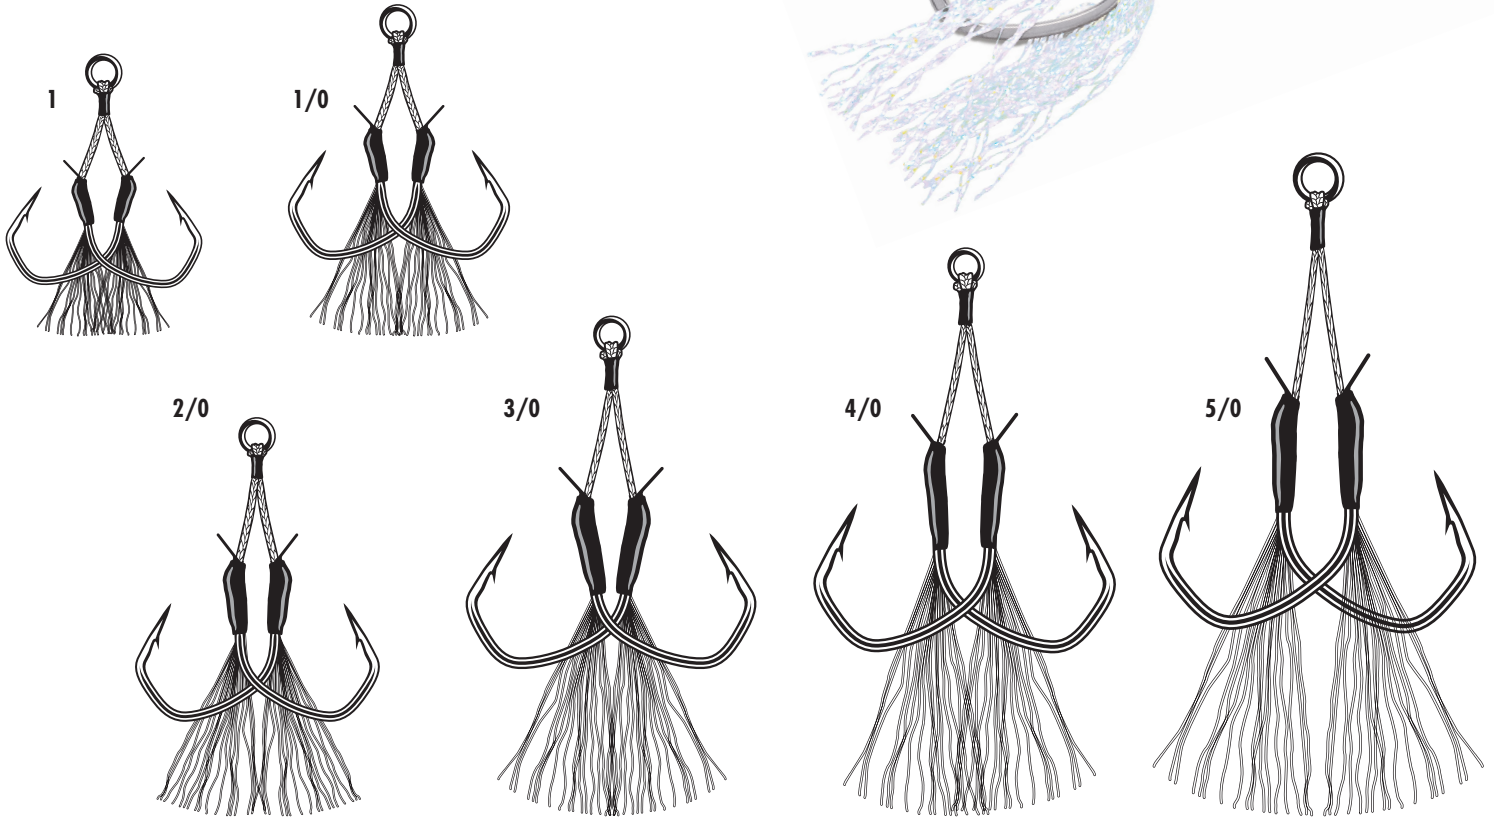

ASSIST HOOKS

7117TTI **NEW** TECHSET® TANDEM ASSIST

TechSet® Technical Locking Curve Maximizes Hook Sets and Locks Fish in Place

Forged • Chemically Sharpened Needle Point • Spade End

Premium Braid with Fluorocarbon Core • 3 Point Epoxy Resin Reinforced Threads

Ultra Reflective Tinsel • Uniform Solid Ring

COLOR / SIZE	1 - 130 lb.	1/0 - 130 lb.	2/0 - 130 lb.	3/0 - 200 lb.	4/0 - 200 lb.	5/0 - 200 lb.
TI - TIN	PP(4)	PP(3)	PP(3)	PP(3)	PP(2)	PP(2)

7117TI **NEW** TECHSET® ASSIST

TechSet® Technical Locking Curve Maximizes Hook Sets and Locks Fish in Place • Forged • Chemically Sharpened • Needle Point • Spade End