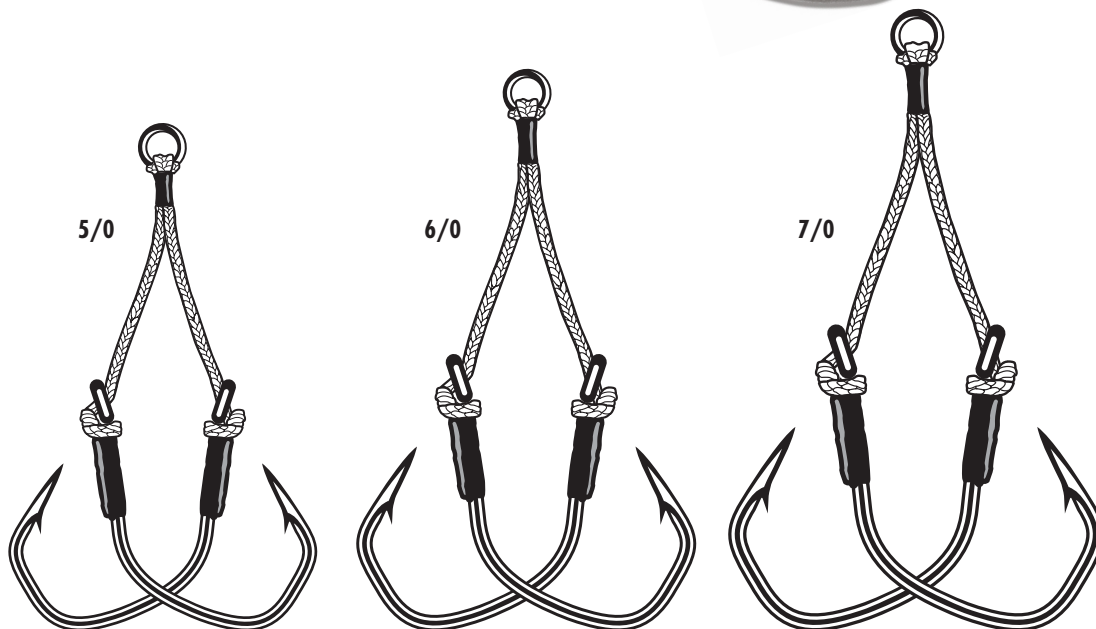

ASSIST HOOKS

7269TTI **NEW** TECHSET® HEAVY DUTY TANDEM ASSIST

TechSet® Technical Locking Curve Maximizes Hook Sets and Locks Fish in Place

Forged • Chemically Sharpened Needle Point • Slightly Angled Eye

Premium Braid with Fluorocarbon Core

3 Point Epoxy Resin Reinforced Threads • Uniform Solid Ring

COLOR / SIZE	5/0 - 250 lb.	6/0 - 250 lb.	7/0 - 250 lb.
TI - TIN	PP(2)	PP(2)	PP(2)

7269TI **NEW** TECHSET® HEAVY DUTY ASSIST

TechSet® Technical Locking Curve Maximizes Hook Sets and Locks Fish in Place • Forged • Chemically Sharpened Needle Point

Slightly Angled Eye