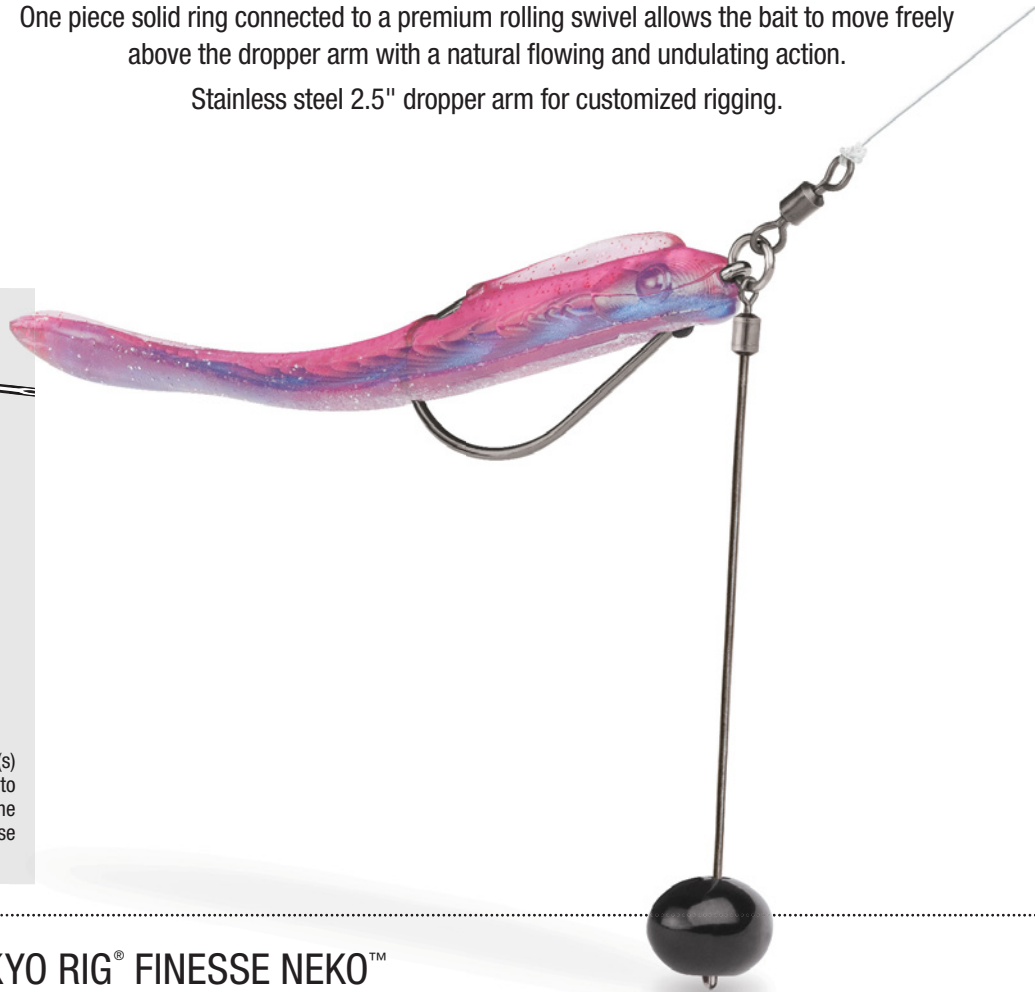

HDSJ38109 3/8 oz
HDSJ12109 1/2 oz
109-Pale Gold Shiner

HDSJ38110 3/8 oz
HDSJ12110 1/2 oz
110-Nashville Sexy

BASS SERIES

NEW TOKYO RIG® FINESSE NEKO™

One piece solid ring connected to a premium rolling swivel allows the bait to move freely above the dropper arm with a natural flowing and undulating action.

Stainless steel 2.5" dropper arm for customized rigging.

TOKYO® RIG RIGGING

VMC® WEIGHT (SOLD SEPARATELY)

RIGGING RECOMMENDATIONS
Slide on your favorite weight(s) and/or bead combinations onto the shaft then bend the end of the shaft with a pair of narrow nose pliers to hold in place.

TFNK NEW TOKYO RIG® FINESSE NEKO™

Adjustable Fluorocarbon Keeper • Offset Point • Long Shank • Wide Gap • Forged One Piece Solid Ring Connected to Rolling Swivel • 2.5" Stainless Steel Dropper Arm