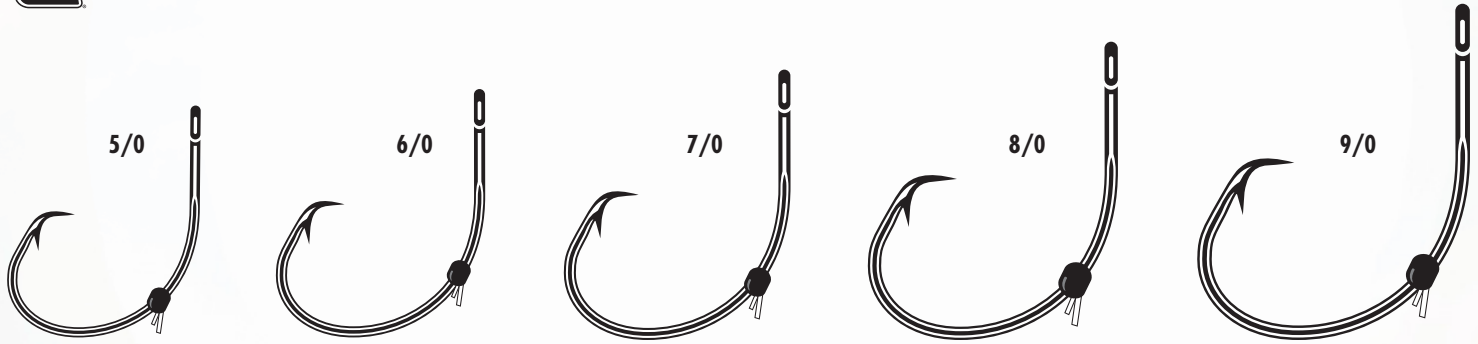

TOURNAMENT CIRCLE SERIES

7385LKCB **NEW** TOURNAMENT CIRCLE B-Lok™ HOOK

VMC® B-Lok™ Dual Fluorocarbon Bait Stop Prevents Bait From Going Up and Down the Hook Shank

1X Strong • Non-Offset • Extra Wide Gap • Forged • Vanadium® Steel • Needle Point • Patent Pending

COLOR / SIZE	5/0	6/0	7/0	8/0	9/0
CB - Coastal Black®	PP(6), B	PP(6), B	PP(6), B	PP(6), B	PP(5), B

PP pack (variable quantity), VP pack - (variable quantity), A pack - 100 hooks, B pack - 50 hooks, C pack - 25 hooks, I pack - 10 hooks