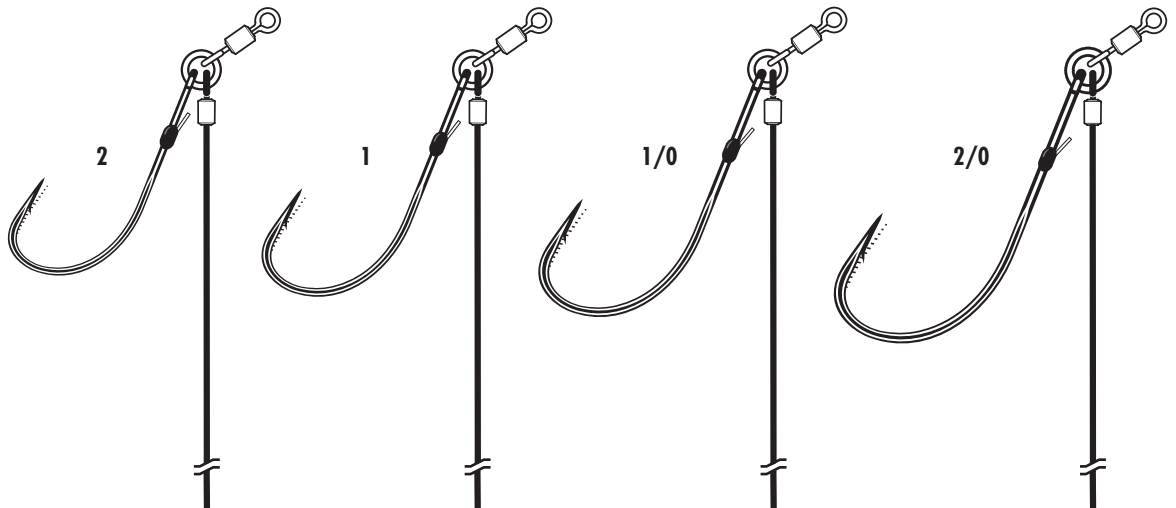

COLOR / SIZE	2	1	1/0	2/0
BN - Black Nickel	PP(2)	PP(2)	PP(2)	PP(2)

PP pack (variable quantity), VP pack - (variable quantity), A pack - 100 hooks, B pack - 50 hooks, C pack - 25 hooks, I pack - 10 hooks