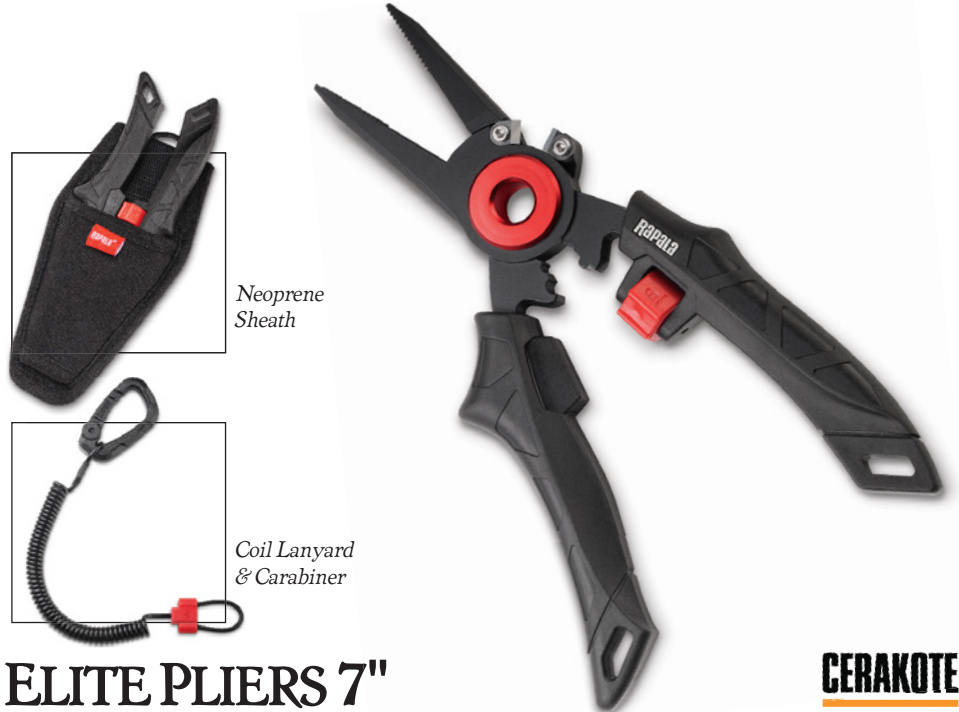

Model No.	Item Description
R12B	R12 Battery 2Ah

COATED REPLACEMENT BLADES

- PTFE non-stick coating makes filleting and cleanup easier
- Stainless steel, reciprocating blade action
- Designed for use with all Rapala® Electric & Rechargeable Fillet Knife Models: PGEFR, PGEF1, PGEFAC, HDEFAC, RRFN, REF-AC & REFACW

Model No.	Blade Length
CEFB6	6"
CEFB7	7-1/2"

ELITE PLIERS 7"

CERAKOTE

The new Rapala® Elite Pliers are armed by Cerakote® which is a high performance, lightweight coating that protects against abrasion, corrosion & UV rays. Patented "Mag Spring" keeps jaws open and ready, flip the switch & "Mag Lock" tightly secures jaws for safe storage. Hybrid jaws have interlocking front teeth that insures a lock-tight clasp on hooks. Flat area in back is built for gripping line and leaders. Carbide cutters are replaceable and will cut all braid, monofilament, fluorocarbon line along with light wire up to 15lbs.