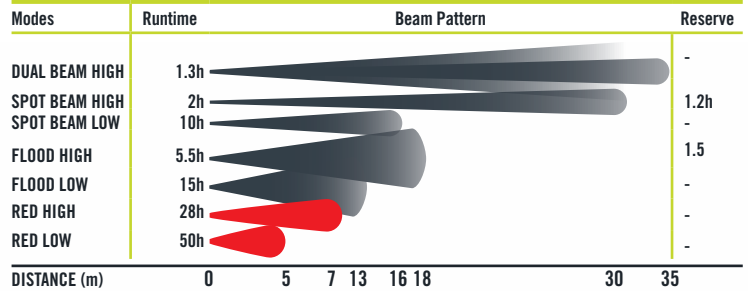

Part# AXRC21-BK/DK

SPECS

POWER	450 Lumens
LAMP	1 Maxbright LED w/ Spot <i>(dimnable)</i> 1 Maxbright LED w/ Flood <i>(dimnable)</i> 2 Red Ultrabright LEDs
RUNTIME	15 Hours
BATTERIES	Lithium Ion Rechargeable <i>(built-in)</i>
WEIGHT	2.9oz / 83g
WATER RESISTANT	IPX4 <i>(splashing water)</i>

TECHNOLOGY

PERFORMANCE

LED COLOR CONFIGURATION