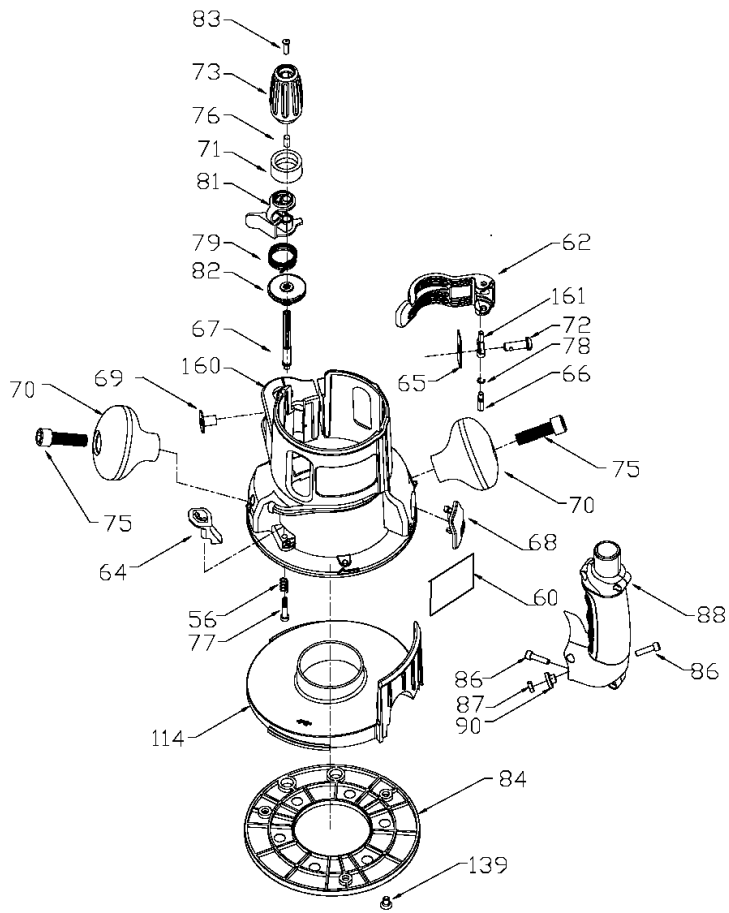

Parts List for 892 Type 1

Item Number	Part Number	Description	Qty Required
1	A22701	MOTOR HOUSING	1
3	886538	SCREW	10
4	A10193	CORDSET	1
4	901266	STRAIN RELIEVER	1
5	696276	SCREW	10
6	610559-00	SWITCH	1
7	908697	BUSHING	1
8	A13684	BRUSH & HOLDER ASSY	2
9	682063	CONNECTOR VS	1
10	823030	SNAP-RING	1
11	876669	COLLET 1/4 INCH	1
11	876671	COLLET 1/2 INCH	1
11	42975	3/8 INCH COLLET ASSY	1
11	42999	1/4 INCH COLLET ASSY	1
11	5140103-66	COLLET ASSY.	1
11	42975	3/8 INCH COLLET ASSY	1
11	44008	COLLET 8MM	1
11	44006	COLLET 6MM	1
11	42950	1/2 INCH COLLET ASSY	1
11	44010	COLLET 10MM	1
12	882185	SCREW MACHINE STEEL	10
13	861434	CORD CLAMP	1
14	330003-64	BALL BEARING	3
15	000000-00	No Longer Available	1
16	A22697	COVER	1
17	A22698	COVER	1
18	912755SV	INSULATING SLEE	1