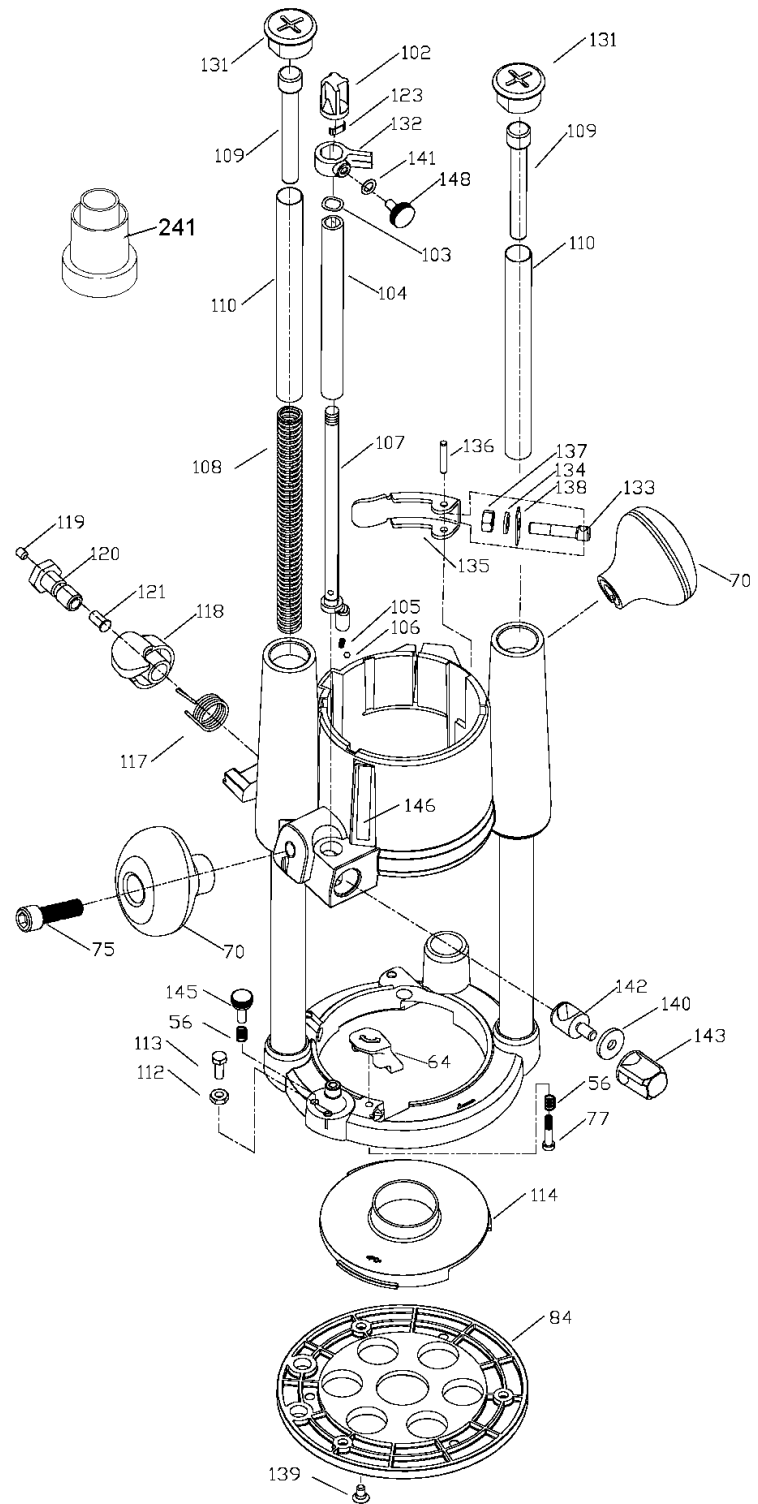

Parts List for 892 Type 1

Item Number	Part Number	Description	Qty Required
1	A22701	MOTOR HOUSING	1
3	886538	SCREW	10
4	A10193	CORDSET	1
4	901266	STRAIN RELIEVER	1
5	696276	SCREW	10
6	610559-00	SWITCH	1
7	908697	BUSHING	1
8	A13684	BRUSH & HOLDER ASSY	2
9	682063	CONNECTOR VS	1
10	823030	SNAP-RING	1
11	876669	COLLET 1/4 INCH	1
11	876671	COLLET 1/2 INCH	1
11	42975	3/8 INCH COLLET ASSY	1
11	42999	1/4 INCH COLLET ASSY	1
11	5140103-66	COLLET ASSY.	1
11	42975	3/8 INCH COLLET ASSY	1
11	44008	COLLET 8MM	1
11	44006	COLLET 6MM	1
11	42950	1/2 INCH COLLET ASSY	1
11	44010	COLLET 10MM	1
12	882185	SCREW MACHINE STEEL	10
13	861434	CORD CLAMP	1
14	330003-64	BALL BEARING	3
15	000000-00	No Longer Available	1
16	A22697	COVER	1
17	A22698	COVER	1
18	912755SV	INSULATING SLEE	1