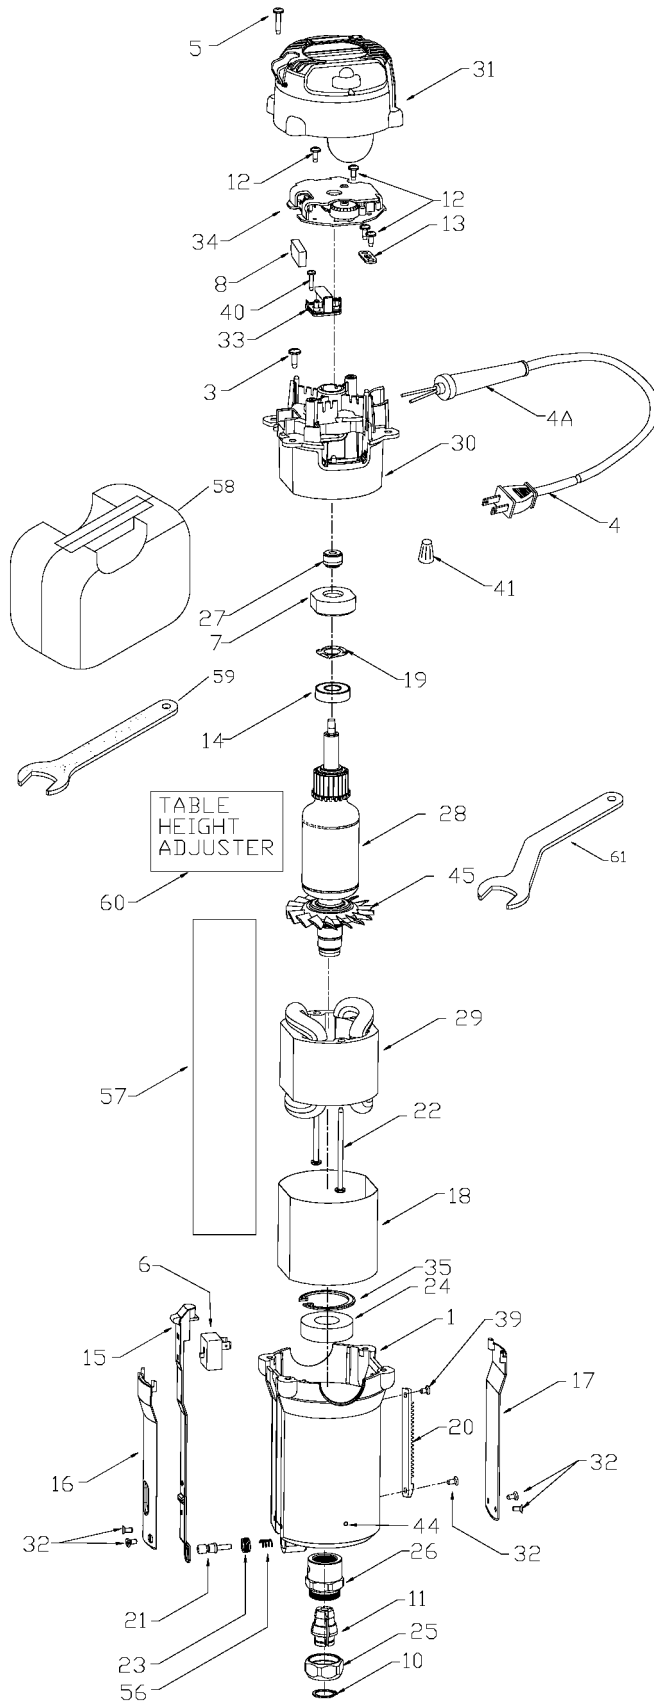

PORTER CABLE®

Parts List for 892 Type 1

Item Number	Part Number	Description	Qty Required
1	A22701	MOTOR HOUSING	1
3	886538	SCREW	10
4	A10193	CORDSET	1
4	901266	STRAIN RELIEVER	1
5	696276	SCREW	10
6	610559-00	SWITCH	1
7	908697	BUSHING	1
8	A13684	BRUSH & HOLDER ASSY	2
9	682063	CONNECTOR VS	1
10	823030	SNAP-RING	1
11	876669	COLLET 1/4 INCH	1
11	876671	COLLET 1/2 INCH	1
11	42975	3/8 INCH COLLET ASSY	1
11	42999	1/4 INCH COLLET ASSY	1
11	5140103-66	COLLET ASSY.	1
11	42975	3/8 INCH COLLET ASSY	1
11	44008	COLLET 8MM	1
11	44006	COLLET 6MM	1
11	42950	1/2 INCH COLLET ASSY	1
11	44010	COLLET 10MM	1
12	882185	SCREW MACHINE STEEL	10
13	861434	CORD CLAMP	1
14	330003-64	BALL BEARING	3
15	000000-00	No Longer Available	1
16	A22697	COVER	1
17	A22698	COVER	1
18	912755SV	INSULATING SLEE	1

Parts List for 892 Type 1

Item Number	Part Number	Description	Qty Required
19	912032	WASHER	10
20	911807	RACK	1
21	908596	PIN	10
22	879999	SCREW	10
23	901287	SPINDLE LOCK RETAINE	1
24	803831SV	BEARING	3
25	875893	COLLET NUT	1
26	903053	CHUCK	1
27	250403	MAGNETIC DISC	1
28	912753	ARMATURE	1
29	A13650	FIELD	1
30	000000-00	No Longer Available	1
31	908566	CAP	1
32	803157	SCREW	10
33	A13684	BRUSH & HOLDER ASSY	2
34	000000-00	No Longer Available	1
35	861737	RING	10
39	A21384	SCREW	10
40	893792	SCREW	10
41	912030	WIRE NUT	10
44	800835	PIN	2
45	893728	FAN	1
56	698709	SPRING	10
57	913226	INSULATING TAPE	1
58	A22986	KITBOX	1
59	A22709	OPEN-END WRENCH	1
60	75301	R TABLE ACCY KIT	1