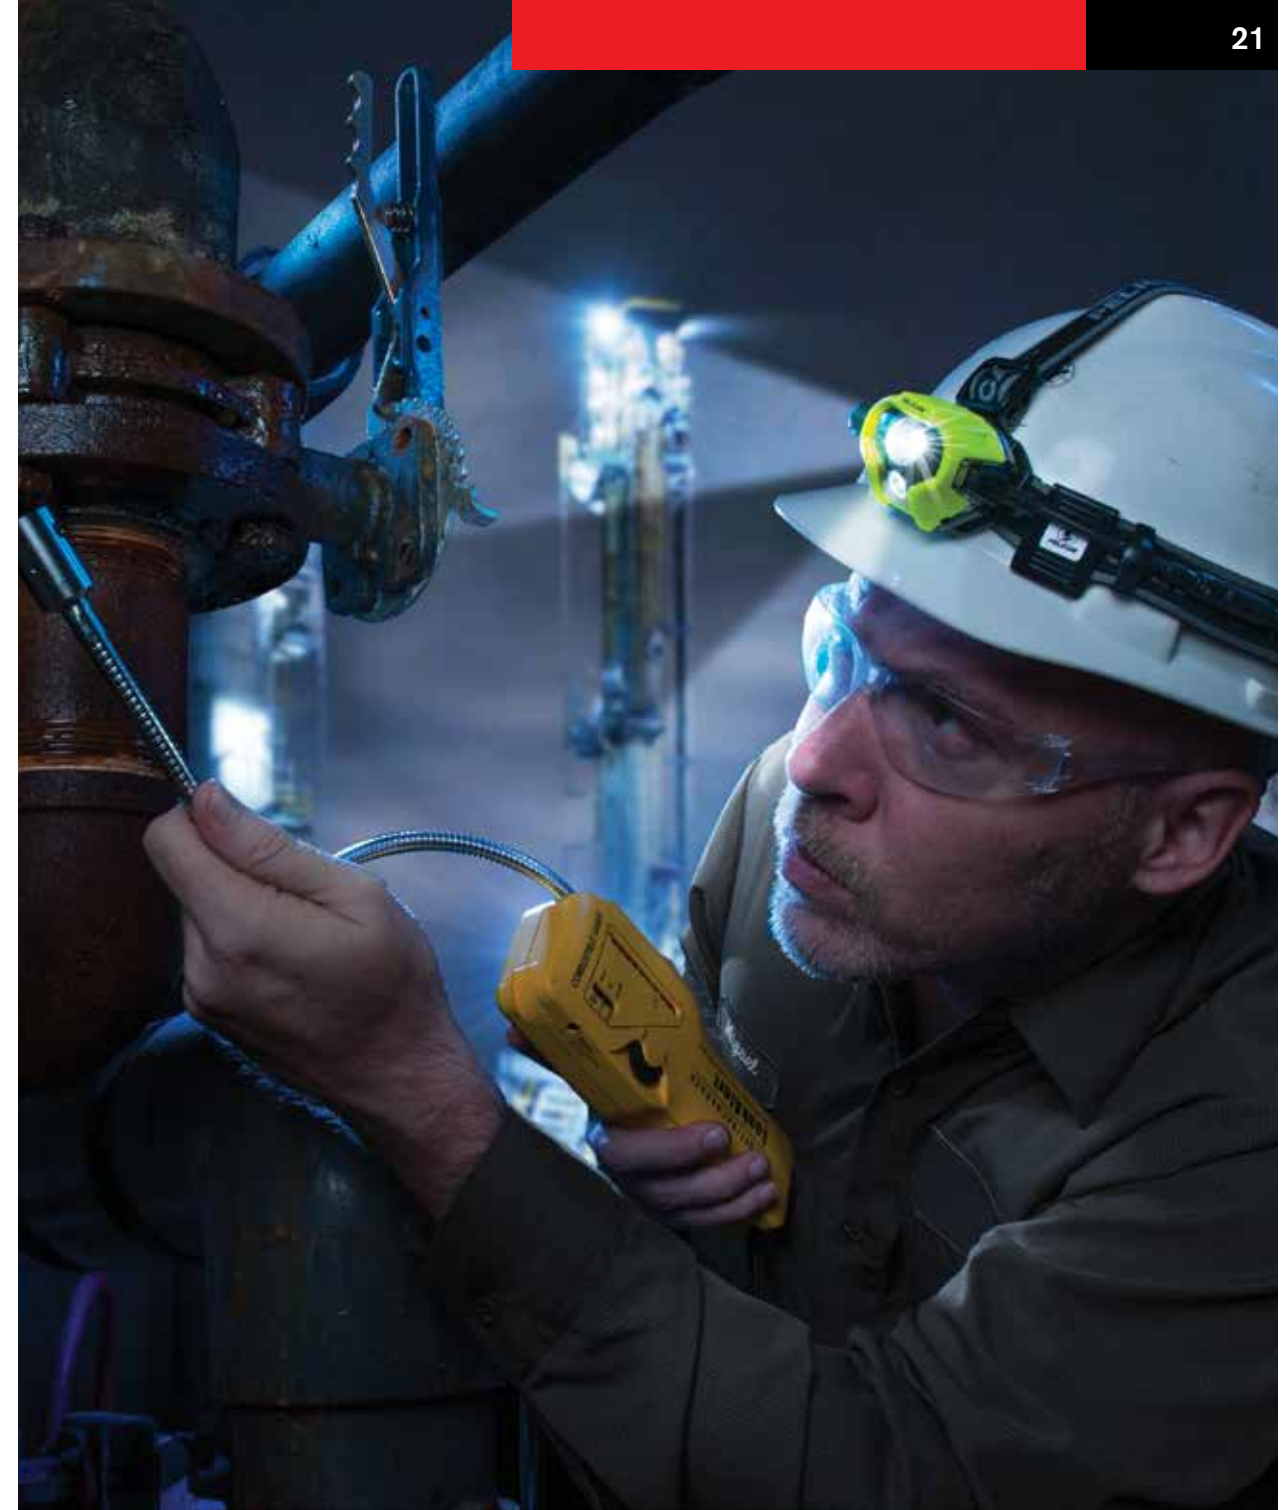

**2785 HEADLAMP**

**LIGHT SOURCE//**  
LED

**BATTERIES//**  
4 AA Alkaline (included)

**LENGTH//**  
3.00" (7.6 cm)

**CERTIFICATIONS//**  
CI, D1

**MODES//**  
High / Medium / Low /  
Flashing / Downcast

LUMENS **226**  
RUN TIME **66h**  
UP TO