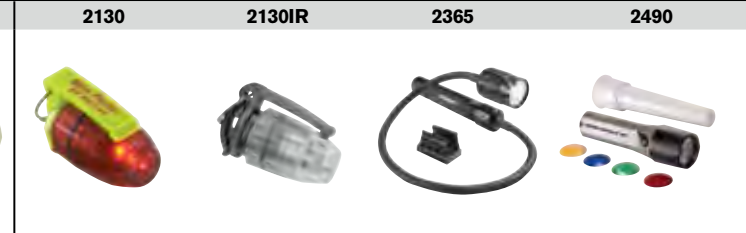

SPECIALTY LIGHTS PGS 28-29

PELICAN LIGHTING TOOLS: MORE THAN JUST FLASHLIGHTS.

Here are just a few features that make our lighting tools shine: