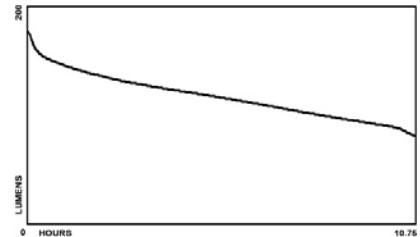

INTRANT™

DUAL-LIGHT™ ANGLE LIGHT

3AA

ITEM NUMBER/UPC

XPP-5566RX (Red), 0 17398 80629 9
XPP-5566GX (Green), 0 17398 80628 2

MARKET APPLICATIONS

Hazardous work environments, fire, rescue, industrial and automotive

CERTIFICATIONS

- CE, cULus, Atex, IECEx, NFPA

CASE MATERIAL

- Glass filled nylon polymer

LUMENS/RUNTIME

FLASHLIGHT

- HIGH: 200L, 11 hrs. runtime
- MEDIUM: 110L, 18 hrs. runtime
- LOW: 60L, 33 hrs. runtime
- STROBE

FLOODLIGHT

- HIGH: 100L, 11 hrs. runtime
- MEDIUM: 40L, 18 hrs. runtime
- SURVIVAL: 20L, 33 hrs. runtime

DUAL-LIGHT

- 205L, 11 hrs. runtime

CANDELA

FLASHLIGHT

- HIGH: 40,256
- MEDIUM: 15,625
- LOW: 8,750

BEAM DISTANCE

FLASHLIGHT

- HIGH: 401m
- MEDIUM: 250m
- LOW: 187m

WATER RATING

- IP-67 (dustproof and waterproof)

DROP RATING

- 2 meters

DIMENSIONS

- LENGTH: 6.6 in (168mm)
- WIDTH: 2.6 in (66mm)
- DEPTH: 2.6 in (66mm)
- BEZEL DIAMETER: 2.1 in (53mm)
- WEIGHT: 11.1 oz (315g)(with batteries)

BATTERY

- 3AA batteries (included)

WARRANTY

- Limited Lifetime Warranty

WHAT'S INCLUDED

- Angle light
- AA battery carrier
- 3AA batteries
- Instruction manual

FL 1 STANDARD	HIGH	MEDIUM	LOW
	200 LUMENS	110 LUMENS	60 LUMENS
	11h	18h	33h
	401m	250m	187m
	40256cd	15625cd	8750cd

XPP-5566 PERFORMANCE CURVE

Bayco Products, Inc. XPP-5566

E 114304
ID 4003544

CE 0359

Control Drawing: 5568-CERT-DWG1-03

Ⓜ I M1 Ex ia op is I Ma
Ⓜ II 1 G Ex ia op is IIC T3 Ga

IP-67
Um: 10V

CERTIFIED

NFPA

AVAILABLE IN MULTIPLE COLORS.