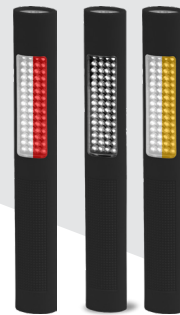

EXCLUSIVE MODELS

FOR PUBLIC SAFETY PERSONNEL ONLY

**6
MODELS**

INCLUDING
MULTIPLE FLASH COMBINATIONS/FUNCTIONS/KITS

EXTENDED USE DESIGN
TEXTURED GRIP WITH SOFT COATING

Powerful LEDs diffuse light while delivering a range of use from high to low with **flashlight/floodlight** and **Dual-Light™** functionality

Chemical, impact and IP-X4 water resistant for use in virtually any environment

Expand functionality with a variety of accessories

CERTIFIED

AVAILABLE IN MULTIPLE COLORS & KITS

FLASHLIGHT/SAFETY LIGHT SERIES

SAFETY LIGHTS

ITEM NUMBER/UPC

NSP-1170, 017398801065*
 NSP-1172, 017398801072
 NSP-1174, 017398801195
 NSP-1176, 017398801140

LUMENS/RUNTIME**

FLASHLIGHT
 - HIGH: 150L, 10 hrs runtime
FLOODLIGHT
 - HIGH: 120L, 4-8 hrs runtime
FLASHING
 - 16-24 hrs runtime

BATTERY

- 4 AA batteries (included)

WHAT'S INCLUDED

- Safety light
 - Removable magnetic clip
 - Lanyard ring
 - 4 AA batteries

SAFETY LIGHT KITS

ITEM NUMBER/UPC

NSP-1170-K01, 017398806794*
 NSP-1174-K01, 017398801256