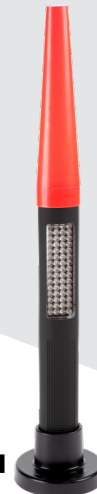

CERTIFIED

AVAILABLE IN MULTIPLE COLORS & KITS