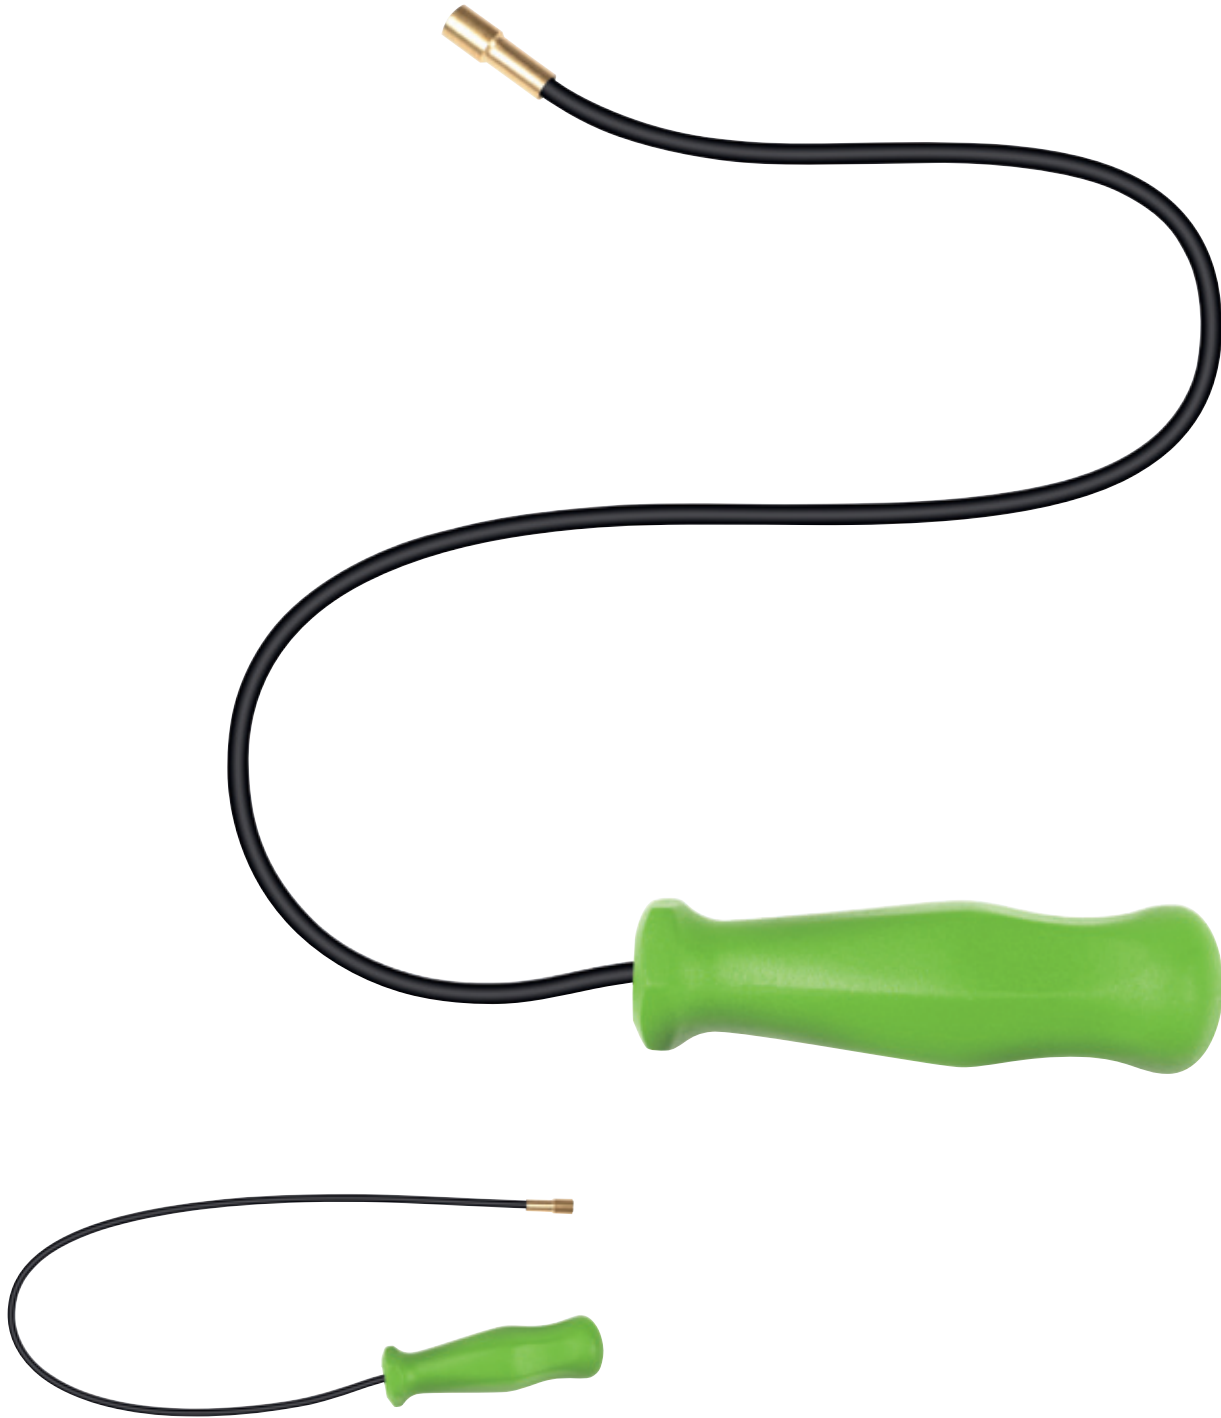

FLEXIBLE MAGNETIC PICK UP TOOL

This flexible tool can reach into small / tight spaces to help you retrieve metal objects, which can weigh up to 300 grams.

Overall length is 400mm.

702 270 Flexible Magnetic Pick Up Tool