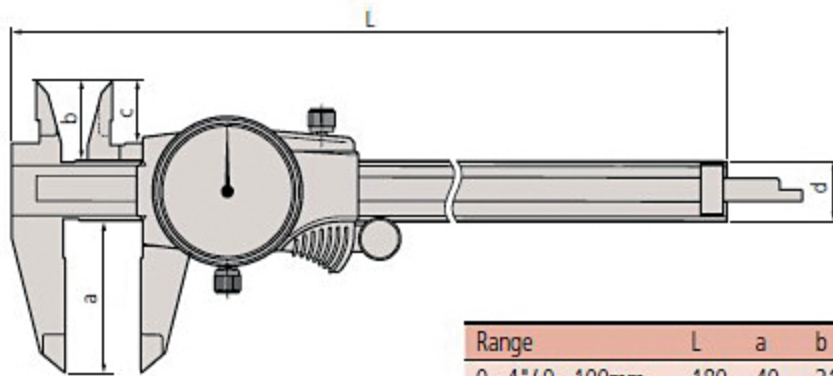

Unit: mm

Range	L	a	b	c	d	Mass (g)
0 - 4" / 0 - 100mm	180	40	21	16.5	16	150
0 - 6" / 0 - 150mm	231	40	21	16.5	16	175
0 - 8" / 0 - 200mm	288	50	24.5	20	16	185
0 - 12" / 0 - 300mm	403	64	27.5	22	20	370

Rely on premium measuring tools by Mitutoyo if you're looking for quality and efficiency.