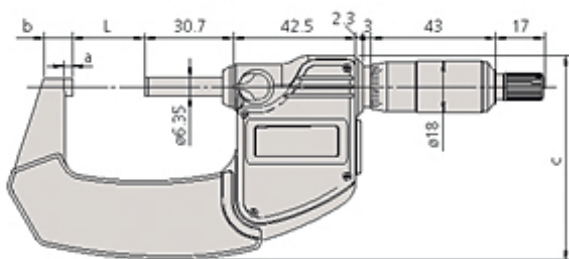

Ratchet stop type (up to 100mm/4")

Ratchet thimble type and friction thimble type

Unit: mm

Range (Metric / Inch)	L	a	b	c	Mass (g)
0 - 25mm / 0-1"	0	2.8	6.2	(59.8)	270
25 - 50mm / 1-2"	25	2.8	7	(70.3)	330
50 - 75mm / 2-3"	50	2.8	9.8	(91.9)	470
75 - 100mm / 3-4"	75	2.8	11.2	(112.9)	625
100 - 125mm / 4-5"	132.8	5.3	16.7	(76.5)	600
125 - 150mm / 5-6"	158.2	5.7	18.8	(91)	740
150 - 175mm / 6-7"	183.6	6.1	19.1	(103.1)	800
175 - 200mm / 7-8"	208.8	6.3	18.2	(115.3)	970
200 - 225mm / 8-9"	234.2	6.7	16.8	(126.8)	1100
225 - 250mm / 9-10"	258	5.5	18	(139.8)	1270
250 - 275mm / 10-11"	284	18	28	(152.3)	1340
275 - 300mm / 11-12"	309	18	28	(166)	1540

Ratchet stop type (over 100mm/4" to 300mm/12")

Rely on premium measuring tools by Mitutoyo if you're looking for quality and efficiency.