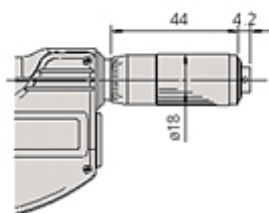

Ratchet stop type (up to 100mm/4")

Ratchet thimble type and friction thimble type

Unit: mm

Range (Metric / Inch)	L	a	b	c	Mass (g)
0 - 25mm / 0-1"	0	2.8	6.2	(59.8)	270
25 - 50mm / 1-2"	25	2.8	7	(70.3)	330
50 - 75mm / 2-3"	50	2.8	9.8	(91.9)	470
75 - 100mm / 3-4"	75	2.8	11.2	(112.9)	625
100 - 125mm / 4-5"	132.8	5.3	16.7	(76.5)	600
125 - 150mm / 5-6"	158.2	5.7	18.8	(91)	740
150 - 175mm / 6-7"	183.6	6.1	19.1	(103.1)	800
175 - 200mm / 7-8"	208.8	6.3	18.2	(115.3)	970
200 - 225mm / 8-9"	234.2	6.7	16.8	(126.8)	1100
225 - 250mm / 9-10"	258	5.5	18	(139.8)	1270
250 - 275mm / 10-11"	284	18	28	(152.3)	1340
275 - 300mm / 11-12"	309	18	28	(166)	1540

Ratchet stop type (over 100mm/4" to 300mm/12")

Rely on premium measuring tools by Mitutoyo if you're looking for quality and efficiency.