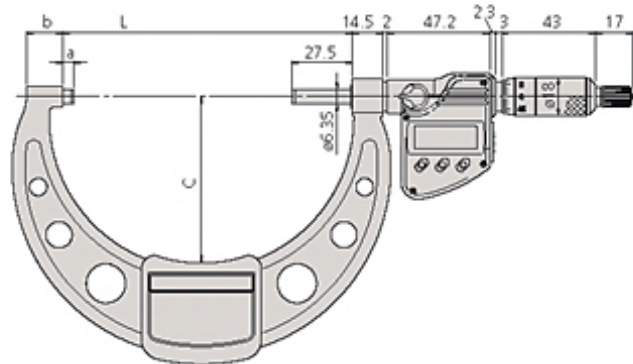

Ratchet stop type (up to 100mm/4")

Ratchet thimble type and friction thimble type

Unit: mm

Range (Metric / Inch)	L	a	b	c	Mass (g)
0 - 25mm / 0-1"	0	2.8	6.2	(59.8)	270
25 - 50mm / 1-2"	25	2.8	7	(70.3)	330
50 - 75mm / 2-3"	50	2.8	9.8	(91.9)	470
75 - 100mm / 3-4"	75	2.8	11.2	(112.9)	625
100 - 125mm / 4-5"	132.8	5.3	16.7	(76.5)	600
125 - 150mm / 5-6"	158.2	5.7	18.8	(91)	740
150 - 175mm / 6-7"	183.6	6.1	19.1	(103.1)	800
175 - 200mm / 7-8"	208.8	6.3	18.2	(115.3)	970
200 - 225mm / 8-9"	234.2	6.7	16.8	(126.8)	1100
225 - 250mm / 9-10"	258	5.5	18	(139.8)	1270
250 - 275mm / 10-11"	284	18	28	(152.3)	1340
275 - 300mm / 11-12"	309	18	28	(166)	1540

Ratchet stop type (over 100mm/4" to 300mm/12")

Rely on premium measuring tools by Mitutoyo if you're looking for quality and efficiency.